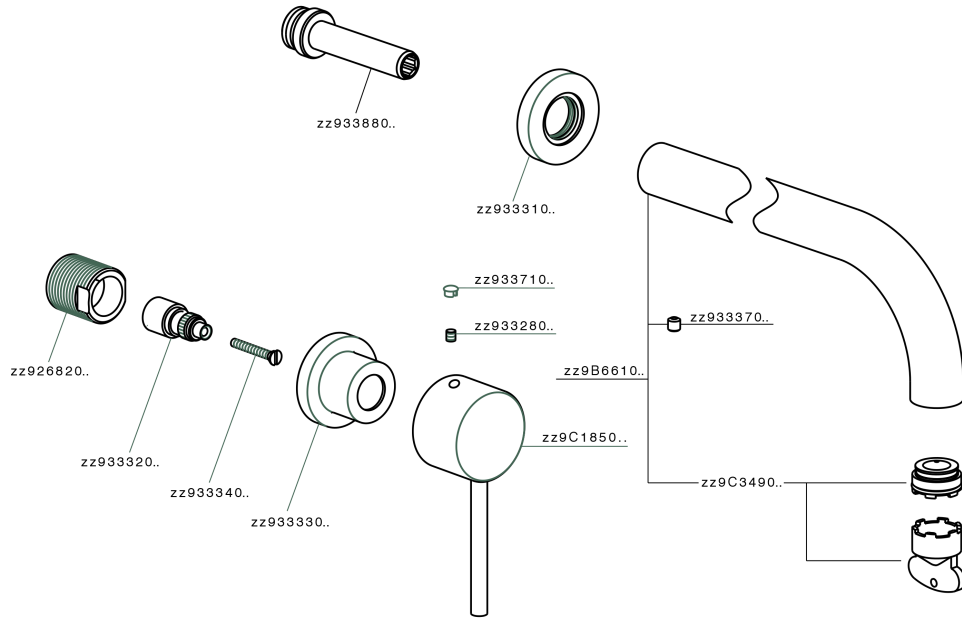

Exposed part for concealed washbasin mixer NUOVA KIRUNA_K2013512

MODEL **K2013512**

Exposed part for concealed washbasin mixer, without concealed part, spout L.300 mm, for items ZB033511

AVAILABLE FINISHINGS

-  **21** 21 Chrome
-  **26** 26 Old Copper
-  **2F** 2F Brushed Nickel
-  **2W** 2W Brushed Gold
-  **40** 40 Matt Black
-  **4Q** 4Q Matt White

CHARACTERISTICS

Installation **Concealed**
 Required concealed parts **ZB033511**

Exposed part for concealed washbasin mixer NUOVA KIRUNA_K2013512

K2013512

<https://en.huberitalia.com/exposed-part-for-concealed-washbasin-mixer-nuova-kiruna-k2013512>

Concealed washbasin mixer CONCEALED_ZB033511

MODEL **ZB033511**

Concealed washbasin mixer, right headvalve - left headvalve

AVAILABLE FINISHINGS

 **04** 04 Without finishing

CHARACTERISTICS

Installation	Concealed
Concealed	1

2024-11-24