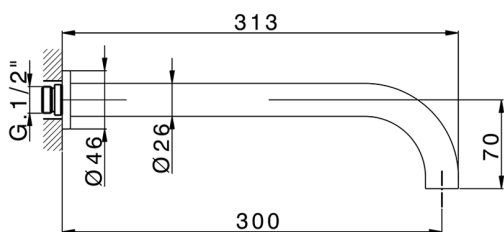

Exposed part for concealed washbasin mixer NUOVA KIRUNA_K2013512

MODEL **K2013512**

Exposed part for concealed washbasin mixer, without concealed part, spout L.300 mm, for items ZB033511

AVAILABLE FINISHINGS

-  **21** 21 Chrome
-  **26** 26 Old Copper
-  **2F** 2F Brushed Nickel
-  **2W** 2W Brushed Gold
-  **40** 40 Matt Black
-  **4Q** 4Q Matt White

CHARACTERISTICS

Installation **Concealed**
 Required concealed parts **ZB033511**

MODEL **ZB033511**

Concealed washbasin mixer, right headvalve - left headvalve

AVAILABLE FINISHINGS

 **04** 04 Without finishing

CHARACTERISTICS

Installation	Concealed
Concealed	1

2024-11-24