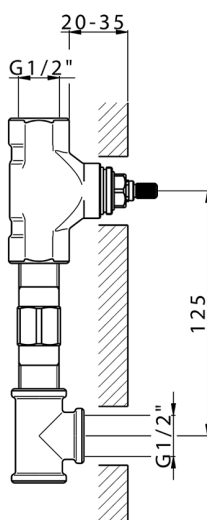

Exposed part for concealed washbasin mixer NUOVA KIRUNA_K2013512

MODEL **K2013512**

Exposed part for concealed washbasin mixer, without concealed part, spout L.300 mm, for items ZB033511

AVAILABLE FINISHINGS

-  **21** 21 Chrome
-  **26** 26 Old Copper
-  **2F** 2F Brushed Nickel
-  **2W** 2W Brushed Gold
-  **40** 40 Matt Black
-  **4Q** 4Q Matt White

CHARACTERISTICS

Installation **Concealed**
 Required concealed parts **ZB033511**

Exposed part for concealed washbasin mixer NUOVA KIRUNA_K2013512

K2013512

<https://en.huberitalia.com/exposed-part-for-concealed-washbasin-mixer-nuova-kiruna-k2013512>

Concealed washbasin mixer CONCEALED_ZB033511

MODEL **ZB033511**

Concealed washbasin mixer, right headvalve - left headvalve

AVAILABLE FINISHINGS

 **04** 04 Without finishing

CHARACTERISTICS

Installation	Concealed
Concealed	1

2024-11-24