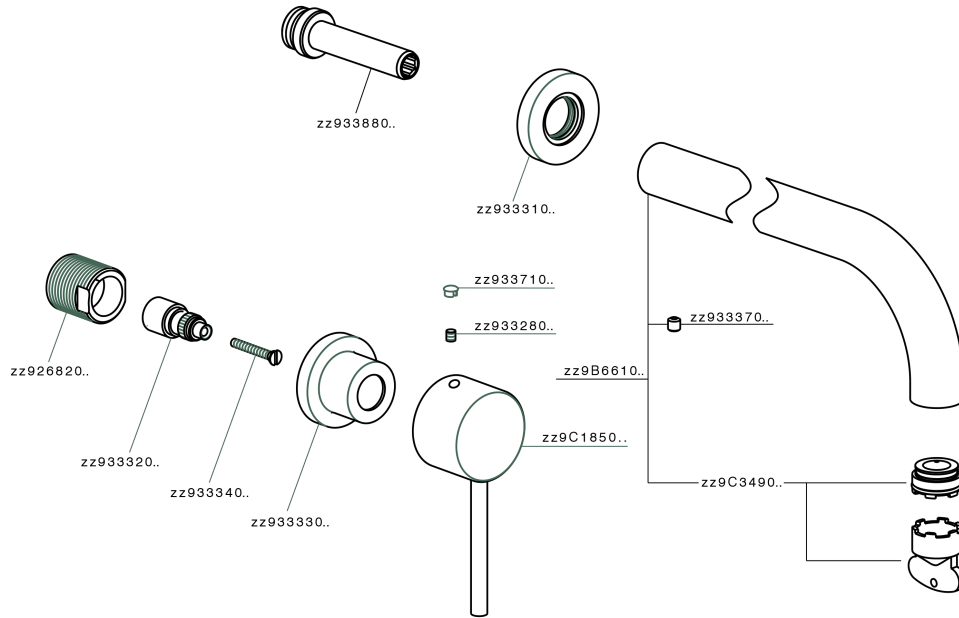

Exposed part for concealed washbasin mixer NUOVA KIRUNA_K2013512

K2013512

<https://en.huberitalia.com/exposed-part-for-concealed-washbasin-mixer-nuova-kiruna-k2013512>

Concealed washbasin mixer CONCEALED_ZB033511

ZB033511

<https://en.huberitalia.com/concealed-washbasin-mixer-concealed-zb033511>

2024-11-23