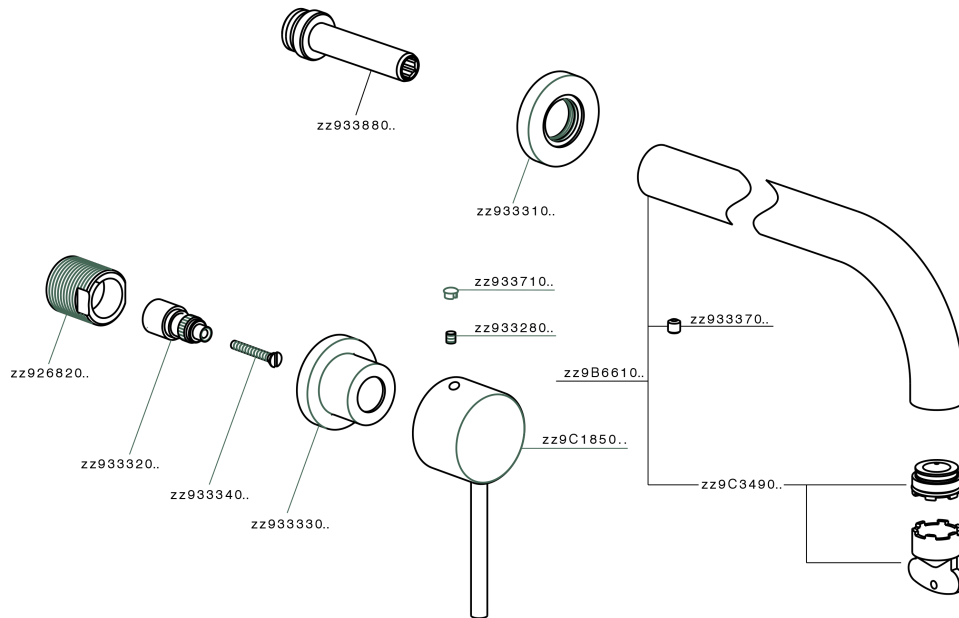

Exposed part for concealed washbasin mixer NUOVA KIRUNA_K2013512

MODEL **K2013512**

Exposed part for concealed washbasin mixer, without concealed part, spout L.300 mm, for items ZB033511

AVAILABLE FINISHINGS

-  **21** 21 Chrome
-  **26** 26 Old Copper
-  **2F** 2F Brushed Nickel
-  **2W** 2W Brushed Gold
-  **40** 40 Matt Black
-  **4Q** 4Q Matt White

CHARACTERISTICS

Installation **Concealed**
 Required concealed parts **ZB033511**

Exposed part for concealed washbasin mixer NUOVA KIRUNA_K2013512

K2013512

<https://en.huberitalia.com/exposed-part-for-concealed-washbasin-mixer-nuova-kiruna-k2013512>

Concealed washbasin mixer CONCEALED_ZB033511

MODEL **ZB033511**

Concealed washbasin mixer, right headvalve - left headvalve

AVAILABLE FINISHINGS

 **04** 04 Without finishing

CHARACTERISTICS

Installation	Concealed
Concealed	1

2024-11-23