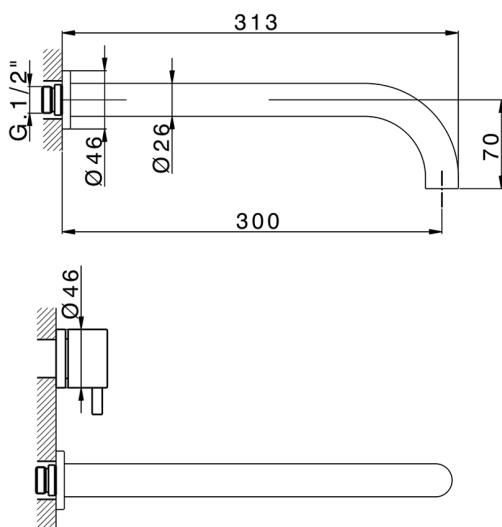

Exposed part for concealed washbasin mixer NUOVA KIRUNA_K2013512

MODEL **K2013512**

Exposed part for concealed washbasin mixer, without concealed part, spout L.300 mm, for items ZB033511

AVAILABLE FINISHINGS

-  **21** 21 Chrome
-  **26** 26 Old Copper
-  **2F** 2F Brushed Nickel
-  **2W** 2W Brushed Gold
-  **40** 40 Matt Black
-  **4Q** 4Q Matt White

CHARACTERISTICS

Installation **Concealed**
 Required concealed parts **ZB033511**

Exposed part for concealed washbasin mixer NUOVA KIRUNA_K2013512

K2013512

<https://en.huberitalia.com/exposed-part-for-concealed-washbasin-mixer-nuova-kiruna-k2013512>

Concealed washbasin mixer CONCEALED_ZB033511

MODEL **ZB033511**

Concealed washbasin mixer, right headvalve - left headvalve

AVAILABLE FINISHINGS

 **04** 04 Without finishing

CHARACTERISTICS

Installation	Concealed
Concealed	1

2024-11-23