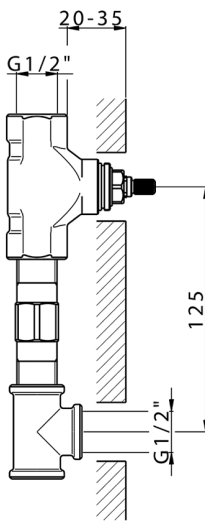

Exposed part for concealed washbasin mixer NUOVA KIRUNA_K2013512

MODEL **K2013512**

Exposed part for concealed washbasin mixer, without concealed part, spout L.300 mm, for items ZB033511

AVAILABLE FINISHINGS

-  **21** 21 Chrome
-  **26** 26 Old Copper
-  **2F** 2F Brushed Nickel
-  **2W** 2W Brushed Gold
-  **40** 40 Matt Black
-  **4Q** 4Q Matt White

CHARACTERISTICS

Installation **Concealed**
 Required concealed parts **ZB033511**

Exposed part for concealed washbasin mixer NUOVA KIRUNA_K2013512

K2013512

<https://en.huberitalia.com/exposed-part-for-concealed-washbasin-mixer-nuova-kiruna-k2013512>

Concealed washbasin mixer CONCEALED_ZB033511

MODEL **ZB033511**

Concealed washbasin mixer, right headvalve - left headvalve

AVAILABLE FINISHINGS

 **04** 04 Without finishing

CHARACTERISTICS

Installation	Concealed
Concealed	1

2024-11-23