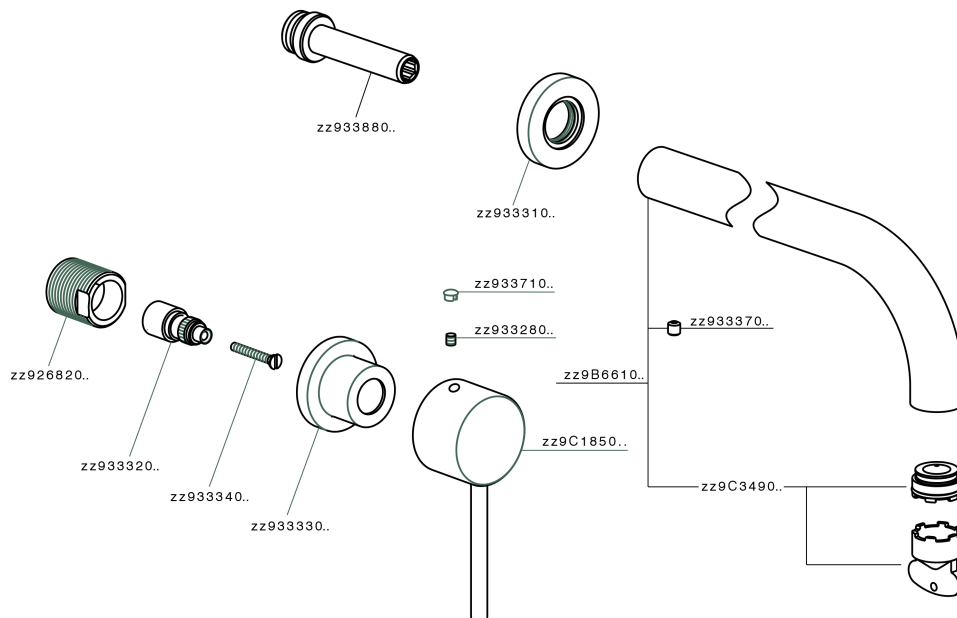

Exposed part for concealed washbasin mixer NUOVA KIRUNA_K2013512

Concealed washbasin mixer CONCEALED_ZB033511

ZB033511

<https://en.huberitalia.com/concealed-washbasin-mixer-concealed-zb033511>

2024-11-27