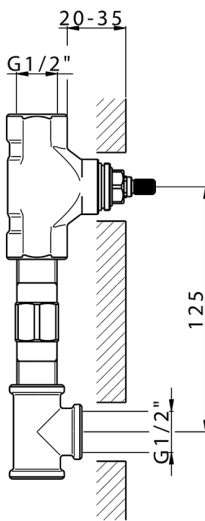

Exposed part for concealed washbasin mixer NUOVA KIRUNA_K2013512

MODEL **K2013512**

Exposed part for concealed washbasin mixer, without concealed part, spout L.300 mm, for items ZB033511

AVAILABLE FINISHINGS

-  **21** 21 Chrome
-  **26** 26 Old Copper
-  **2F** 2F Brushed Nickel
-  **2W** 2W Brushed Gold
-  **40** 40 Matt Black
-  **4Q** 4Q Matt White

CHARACTERISTICS

Installation **Concealed**
 Required concealed parts **ZB033511**

Exposed part for concealed washbasin mixer NUOVA KIRUNA_K2013512

K2013512

<https://en.huberitalia.com/exposed-part-for-concealed-washbasin-mixer-nuova-kiruna-k2013512>

Concealed washbasin mixer CONCEALED_ZB033511

MODEL **ZB033511**

Concealed washbasin mixer, right headvalve - left headvalve

AVAILABLE FINISHINGS

04 04 Without finishing

CHARACTERISTICS

Installation	Concealed
Concealed	1

2024-11-23