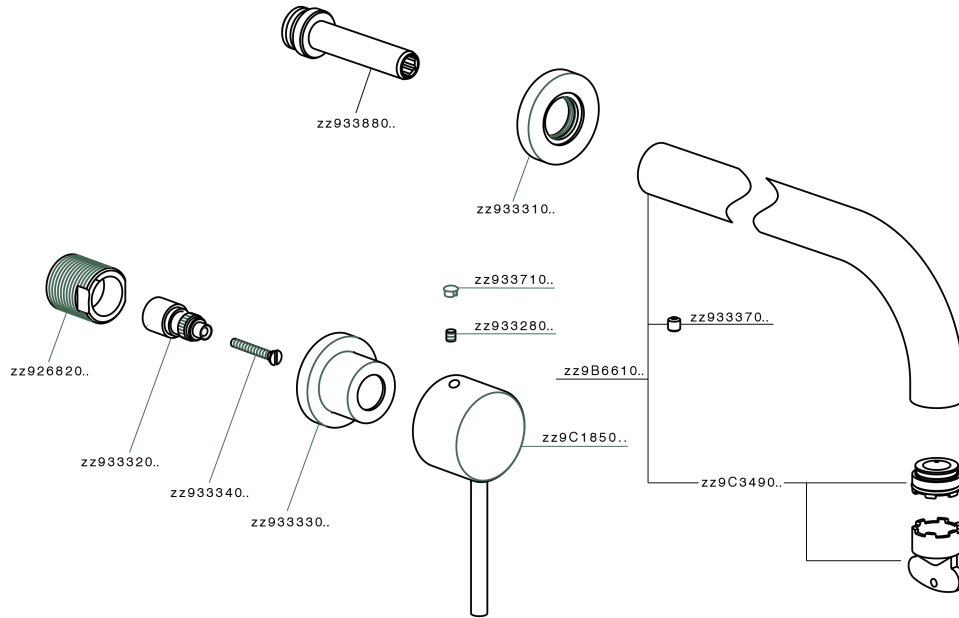

Exposed part for concealed washbasin mixer NUOVA KIRUNA_K2013512

MODEL **K2013512**

Exposed part for concealed washbasin mixer, without concealed part, spout L.300 mm, for items ZB033511

AVAILABLE FINISHINGS

-  **21** 21 Chrome
-  **26** 26 Old Copper
-  **2F** 2F Brushed Nickel
-  **2W** 2W Brushed Gold
-  **40** 40 Matt Black
-  **4Q** 4Q Matt White

CHARACTERISTICS

Installation **Concealed**
 Required concealed parts **ZB033511**

Exposed part for concealed washbasin mixer NUOVA KIRUNA_K2013512

K2013512

<https://en.huberitalia.com/exposed-part-for-concealed-washbasin-mixer-nuova-kiruna-k2013512>

Concealed washbasin mixer CONCEALED_ZB033511

MODEL **ZB033511**

Concealed washbasin mixer, right headvalve - left headvalve

AVAILABLE FINISHINGS

04 04 Without finishing

CHARACTERISTICS

Installation	Concealed
Concealed	1

2024-11-23