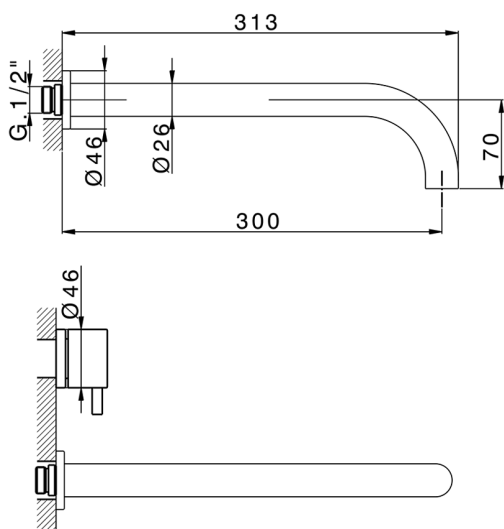

Exposed part for concealed washbasin mixer NUOVA KIRUNA_K2013512

MODEL **K2013512**

Exposed part for concealed washbasin mixer, without concealed part, spout L.300 mm, for items ZB033511

AVAILABLE FINISHINGS

-  **21** 21 Chrome
-  **26** 26 Old Copper
-  **2F** 2F Brushed Nickel
-  **2W** 2W Brushed Gold
-  **40** 40 Matt Black
-  **4Q** 4Q Matt White

CHARACTERISTICS

Installation **Concealed**
 Required concealed parts **ZB033511**

Exposed part for concealed washbasin mixer NUOVA KIRUNA_K2013512

K2013512

<https://en.huberitalia.com/exposed-part-for-concealed-washbasin-mixer-nuova-kiruna-k2013512>

Concealed washbasin mixer CONCEALED_ZB033511

MODEL **ZB033511**

Concealed washbasin mixer, right headvalve - left headvalve

AVAILABLE FINISHINGS

04 04 Without finishing

CHARACTERISTICS

Installation	Concealed
Concealed	1

2024-11-23