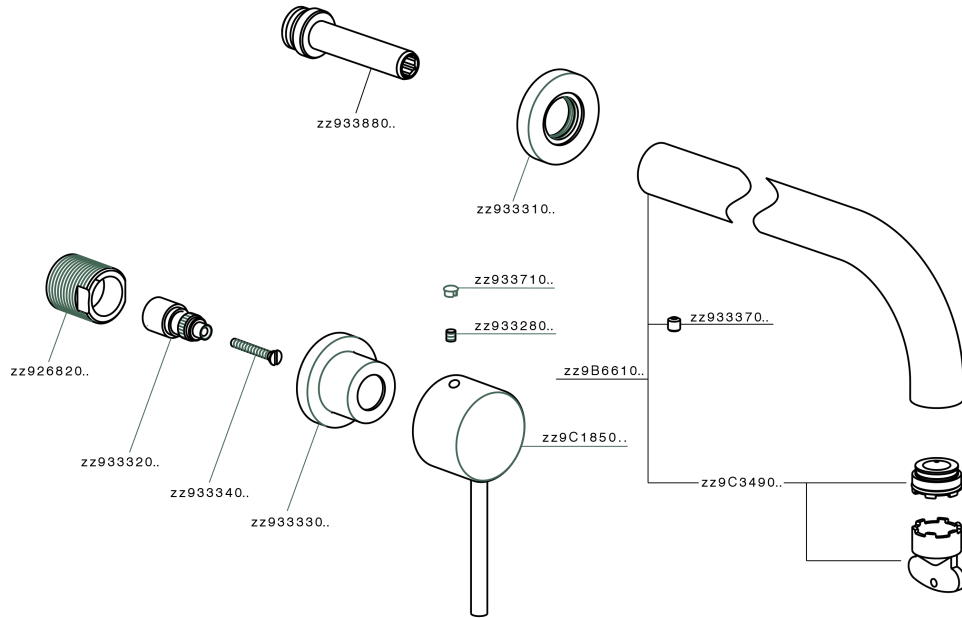

Exposed part for concealed washbasin mixer NUOVA KIRUNA_K2013512

MODEL **K2013512**

Exposed part for concealed washbasin mixer, without concealed part, spout L.300 mm, for items ZB033511

AVAILABLE FINISHINGS

-  **21** 21 Chrome
-  **26** 26 Old Copper
-  **2F** 2F Brushed Nickel
-  **2W** 2W Brushed Gold
-  **40** 40 Matt Black
-  **4Q** 4Q Matt White

CHARACTERISTICS

Installation **Concealed**
 Required concealed parts **ZB033511**

Exposed part for concealed washbasin mixer NUOVA KIRUNA_K2013512

K2013512

<https://en.huberitalia.com/exposed-part-for-concealed-washbasin-mixer-nuova-kiruna-k2013512>

Concealed washbasin mixer CONCEALED_ZB033511

MODEL **ZB033511**

Concealed washbasin mixer, right headvalve - left headvalve

AVAILABLE FINISHINGS

04 04 Without finishing

CHARACTERISTICS

Installation	Concealed
Concealed	1

2024-11-23