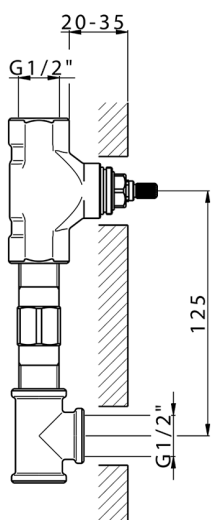

Exposed part for concealed washbasin mixer NUOVA KIRUNA_K2013512

MODEL **K2013512**

Exposed part for concealed washbasin mixer, without concealed part, spout L.300 mm, for items ZB033511

AVAILABLE FINISHINGS

-  **21** 21 Chrome
-  **26** 26 Old Copper
-  **2F** 2F Brushed Nickel
-  **2W** 2W Brushed Gold
-  **40** 40 Matt Black
-  **4Q** 4Q Matt White

CHARACTERISTICS

Installation **Concealed**
 Required concealed parts **ZB033511**

Exposed part for concealed washbasin mixer NUOVA KIRUNA_K2013512

K2013512

<https://en.huberitalia.com/exposed-part-for-concealed-washbasin-mixer-nuova-kiruna-k2013512>

Concealed washbasin mixer CONCEALED_ZB033511

MODEL **ZB033511**

Concealed washbasin mixer, right headvalve - left headvalve

AVAILABLE FINISHINGS

04 04 Without finishing

CHARACTERISTICS

Installation	Concealed
Concealed	1

2024-11-23