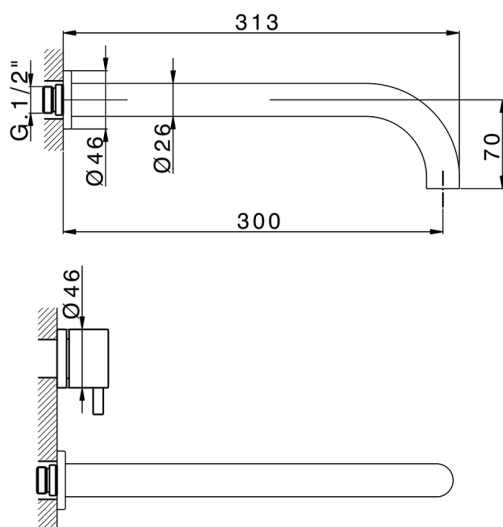

Exposed part for concealed washbasin mixer NUOVA KIRUNA_K2013512

MODEL **K2013512**

Exposed part for concealed washbasin mixer, without concealed part, spout L.300 mm, for items ZB033511

AVAILABLE FINISHINGS

-  **21** 21 Chrome
-  **26** 26 Old Copper
-  **2F** 2F Brushed Nickel
-  **2W** 2W Brushed Gold
-  **40** 40 Matt Black
-  **4Q** 4Q Matt White

CHARACTERISTICS

Installation **Concealed**
 Required concealed parts **ZB033511**

Exposed part for concealed washbasin mixer NUOVA KIRUNA_K2013512

K2013512

<https://en.huberitalia.com/exposed-part-for-concealed-washbasin-mixer-nuova-kiruna-k2013512>

Concealed washbasin mixer CONCEALED_ZB033511

MODEL **ZB033511**

Concealed washbasin mixer, right headvalve - left headvalve

AVAILABLE FINISHINGS

04 04 Without finishing

CHARACTERISTICS

Installation	Concealed
Concealed	1

2024-11-23