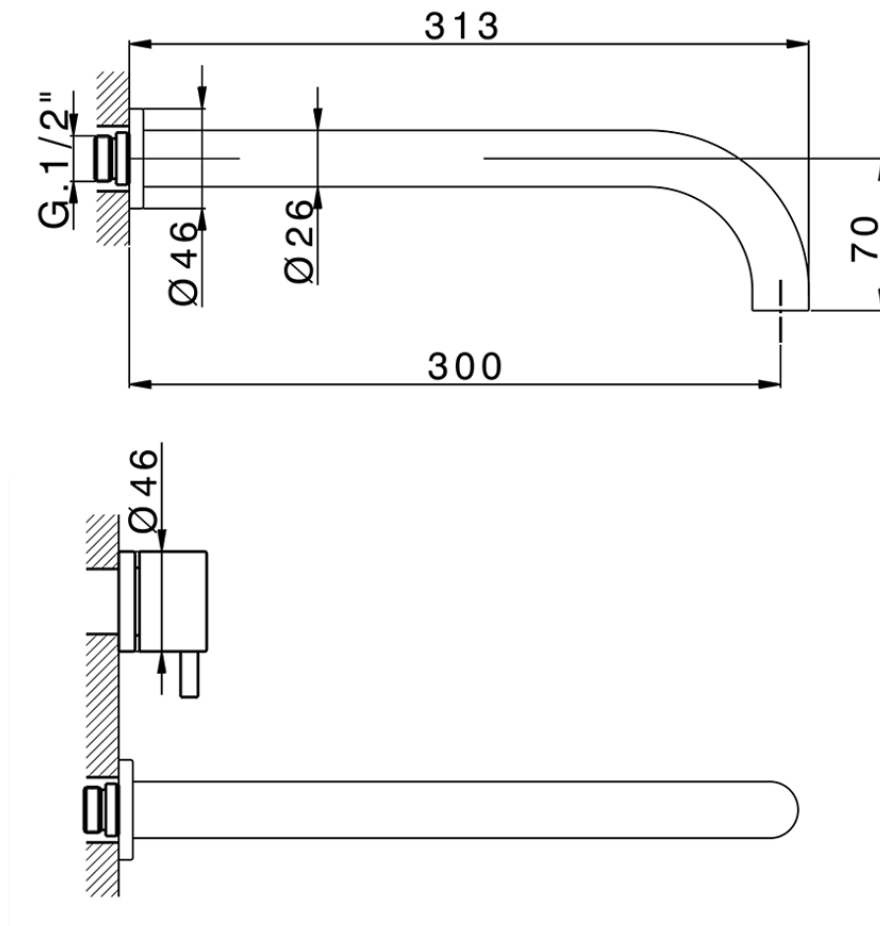

Exposed part for concealed washbasin mixer NUOVA KIRUNA\_K2013512

K2013512

<https://en.huberitalia.com/exposed-part-for-concealed-washbasin-mixer-nuova-kiruna-k2013512>

ZB033511

<https://en.huberitalia.com/concealed-washbasin-mixer-concealed-zb033511>