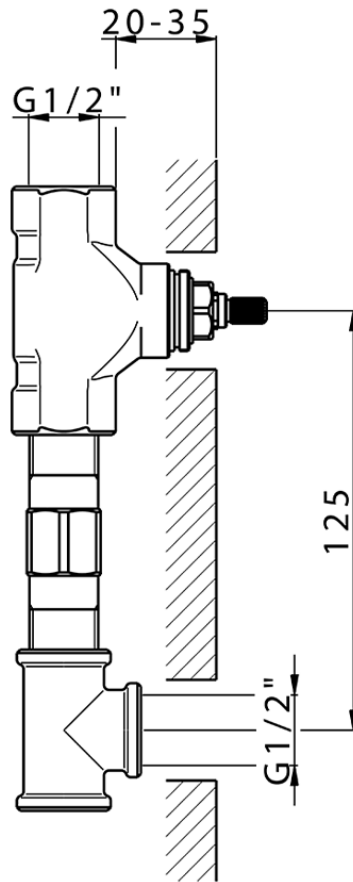

Exposed part for concealed washbasin mixer NUOVA KIRUNA\_K2013512

K2013512

<https://en.huberitalia.com/exposed-part-for-concealed-washbasin-mixer-nuova-kiruna-k2013512>

ZB033511

<https://en.huberitalia.com/concealed-washbasin-mixer-concealed-zb033511>