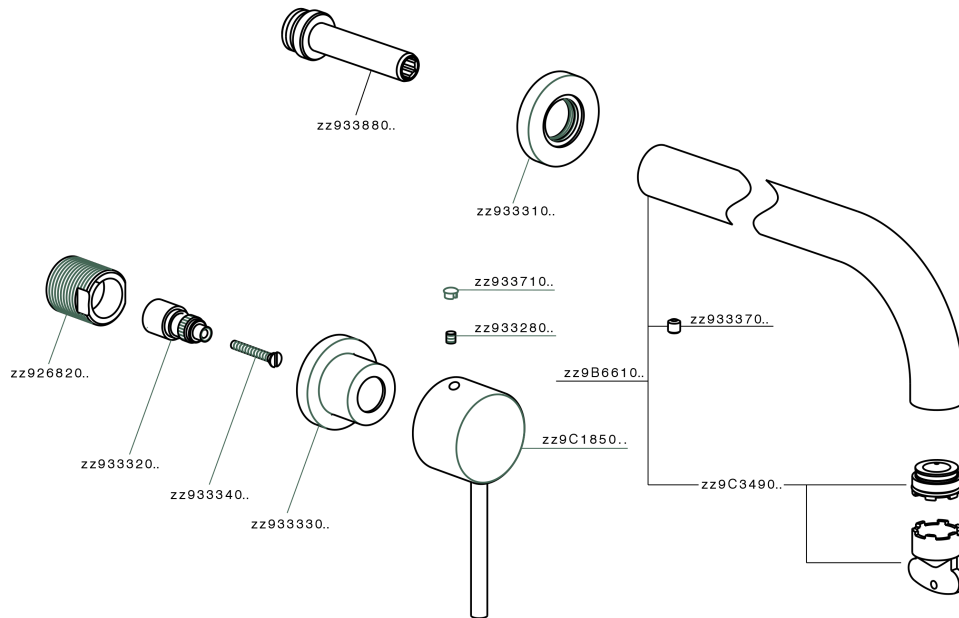

## Exposed part for concealed washbasin mixer NUOVA KIRUNA\_K2013512

K2013512

<https://en.huberitalia.com/exposed-part-for-concealed-washbasin-mixer-nuova-kiruna-k2013512>

## Concealed washbasin mixer CONCEALED\_ZB033511

ZB033511

<https://en.huberitalia.com/concealed-washbasin-mixer-concealed-zb033511>

2024-11-21