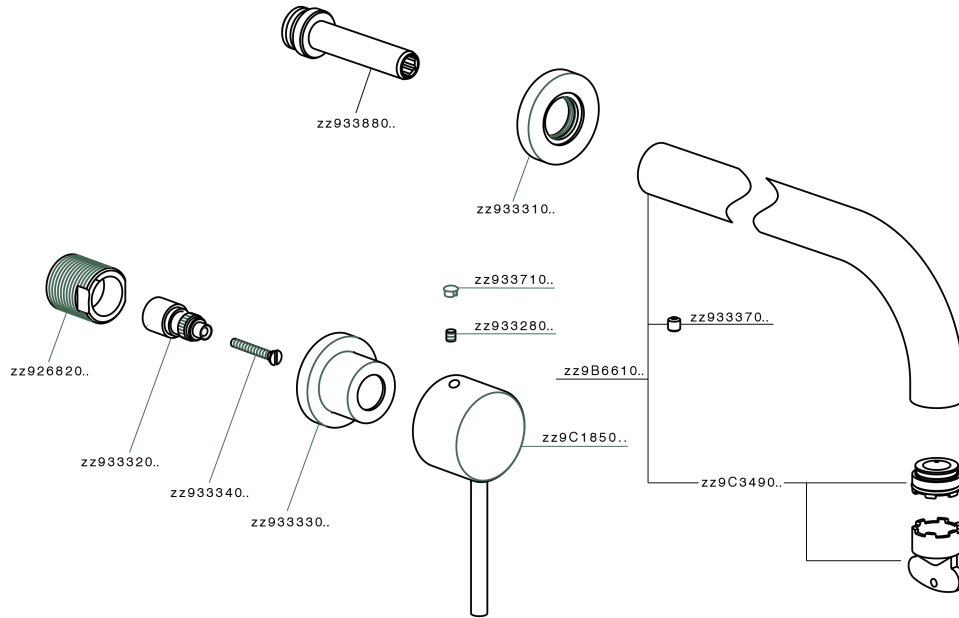

## Exposed part for concealed washbasin mixer NUOVA KIRUNA\_K2013512

MODEL **K2013512**

Exposed part for concealed washbasin mixer, without concealed part, spout L.300 mm, for items ZB033511

### CHARACTERISTICS

Installation **Concealed**  
 Required concealed parts **ZB033511**

## Exposed part for concealed washbasin mixer NUOVA KIRUNA\_K2013512

K2013512

<https://en.huberitalia.com/exposed-part-for-concealed-washbasin-mixer-nuova-kiruna-k2013512>

## Concealed washbasin mixer CONCEALED\_ZB033511

MODEL **ZB033511**

Concealed washbasin mixer, right headvalve - left headvalve

AVAILABLE FINISHINGS

 **04** 04 Without finishing

CHARACTERISTICS

Installation	<b>Concealed</b>
Concealed	<b>1</b>