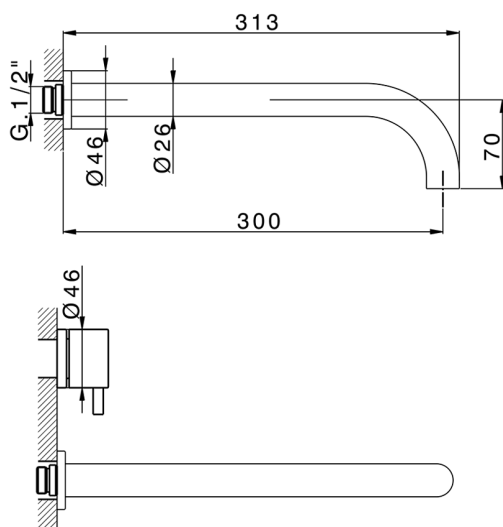

CHARACTERISTICS

Installation **Concealed**
Required concealed parts **ZB033511**