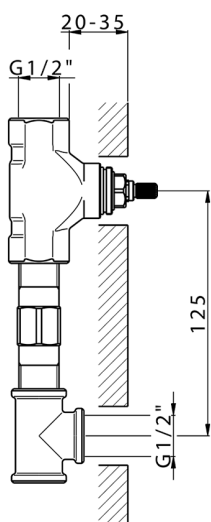

## Exposed part for concealed washbasin mixer NUOVA KIRUNA\_K2013512

MODEL **K2013512**

Exposed part for concealed washbasin mixer, without concealed part, spout L.300 mm, for items ZB033511

## Exposed part for concealed washbasin mixer NUOVA KIRUNA\_K2013512

K2013512

<https://en.huberitalia.com/exposed-part-for-concealed-washbasin-mixer-nuova-kiruna-k2013512>

## Concealed washbasin mixer CONCEALED\_ZB033511

MODEL **ZB033511**

Concealed washbasin mixer, right headvalve - left headvalve

AVAILABLE FINISHINGS

 **04** 04 Without finishing

CHARACTERISTICS

Installation	<b>Concealed</b>
Concealed	<b>1</b>