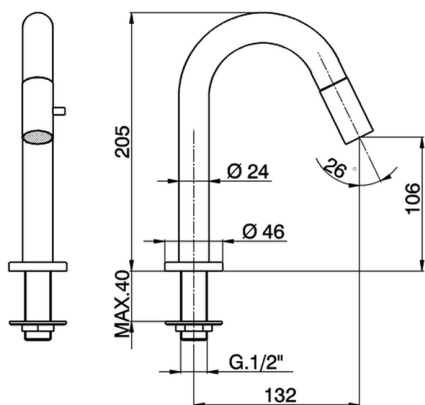

## Pillar tap TRATTO EVO\_TV000910

MODEL **TV000910**

Pillar tap, without pop-up waste, swivel spout, without flexible hoses

AVAILABLE FINISHINGS

CHARACTERISTICS

2026-06-13