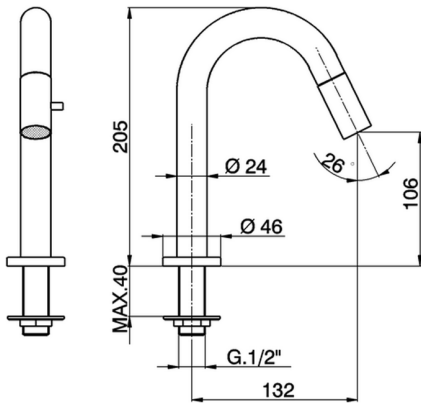

## Pillar tap TRATTO EVO\_TV000910

MODEL **TV000910**

Pillar tap, without pop-up waste, swivel spout, without flexible hoses

AVAILABLE FINISHINGS

CHARACTERISTICS

2026-04-11