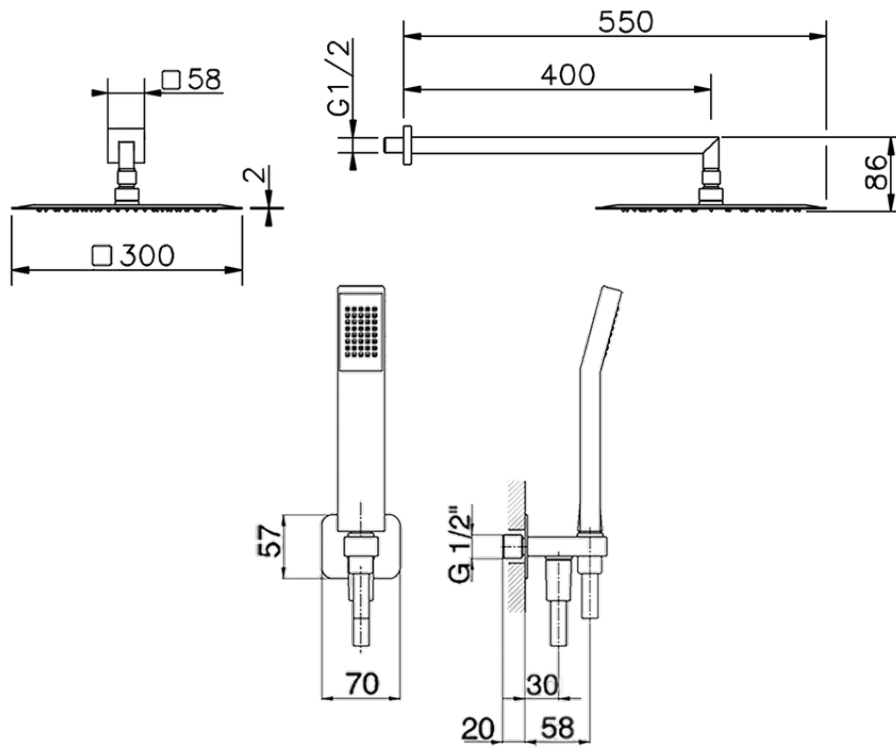

Arm and Shower Set with wall elbow integrated SHOWER_SS0K0060

SS0K0060

<https://en.huberitalia.com/arm-and-shower-set-with-wall-elbow-integrated-shower-ss0k0060>

2024-11-23