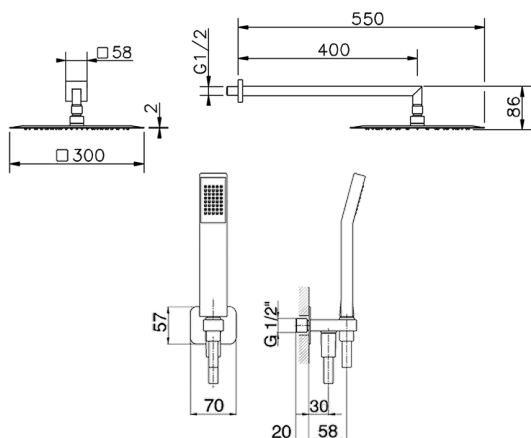

AVAILABLE FINISHINGS

21 21 Chrome

CHARACTERISTICS