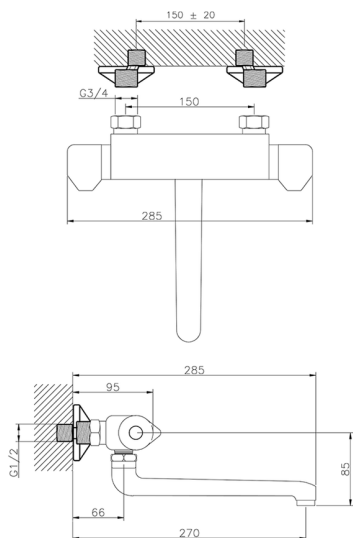

Wall mounted thermostatic ink mixer KITCHEN_CLT70010

MODEL **CLT70010**

Wall mounted thermostatic ink mixer,swivel spout

AVAILABLE FINISHINGS

CHARACTERISTICS

Cartridge Spare Parts **24.04A.PP**

8x20 Plus P Thermostatic Valve