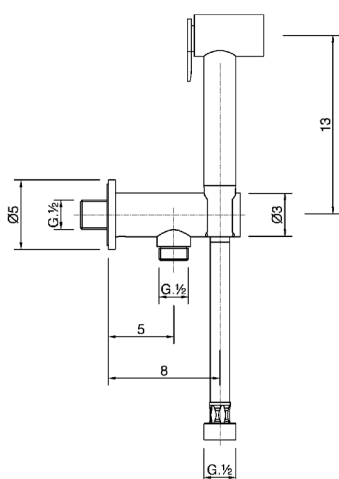

Bidet handshower set COMMUNITY_TT007910

MODEL **TT007910**

Bidet handshower set, wall mounted bracket with safety valve, Bidet handshower, 120 cm PVC flexible hose

AVAILABLE FINISHINGS

-  **21** 21 Chrome
-  **24** 24 Gold

CHARACTERISTICS

Bidet handshower

2026-06-13