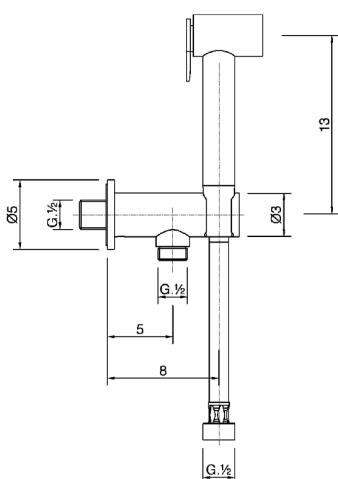

CHARACTERISTICS

Bidet handshower