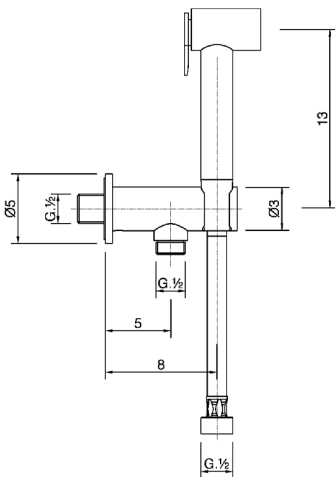

Bidet handshower set COMMUNITY_TT007910

MODEL **TT007910**

Bidet handshower set, wall mounted bracket with safety valve, Bidet handshower, 120 cm PVC flexible hose

AVAILABLE FINISHINGS

-  **21** 21 Chrome
-  **24** 24 Gold

CHARACTERISTICS

Bidet handshower

2026-06-14