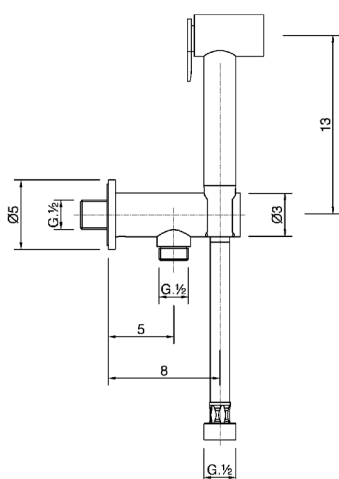

CHARACTERISTICS

Bidet handshower