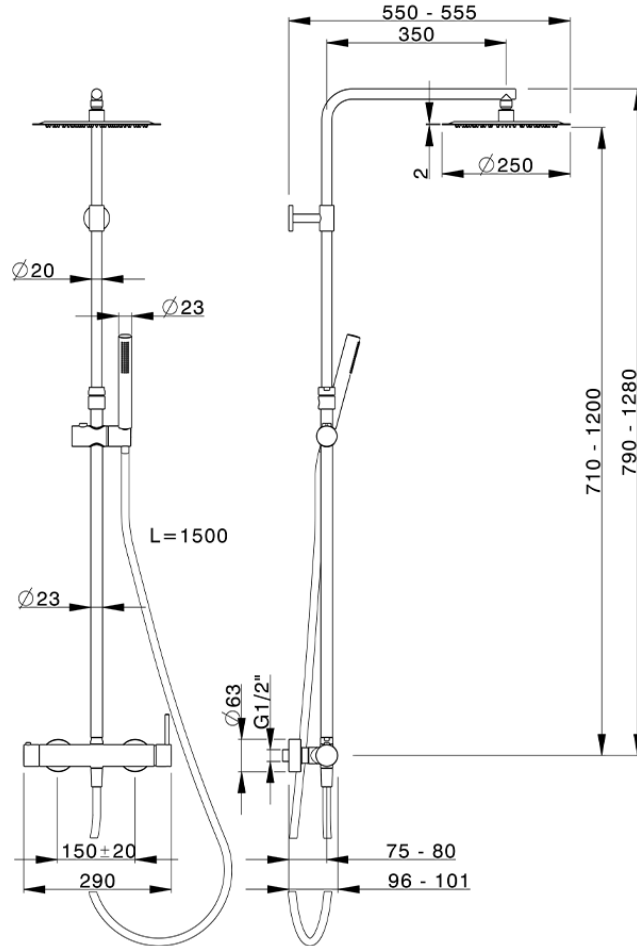

2-function single lever shower set M32_MT004030

MT004030

<https://en.huberitalia.com/2-function-single-lever-shower-set-m32-mt004030>

2026-06-05