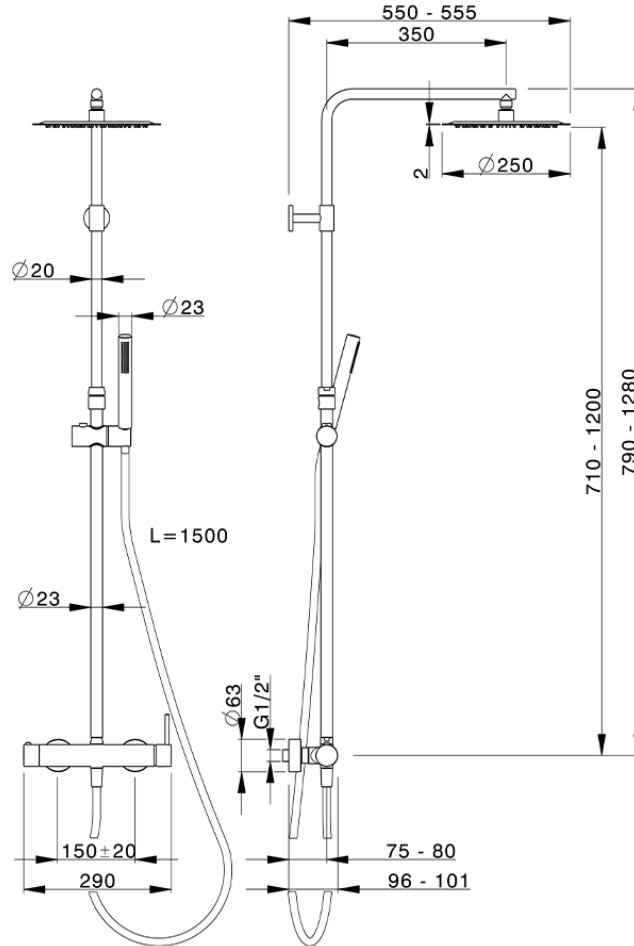

## 2-function single lever shower set M32\_MT004030

MT004030

<https://en.huberitalia.com/2-function-single-lever-shower-set-m32-mt004030>

2026-06-26