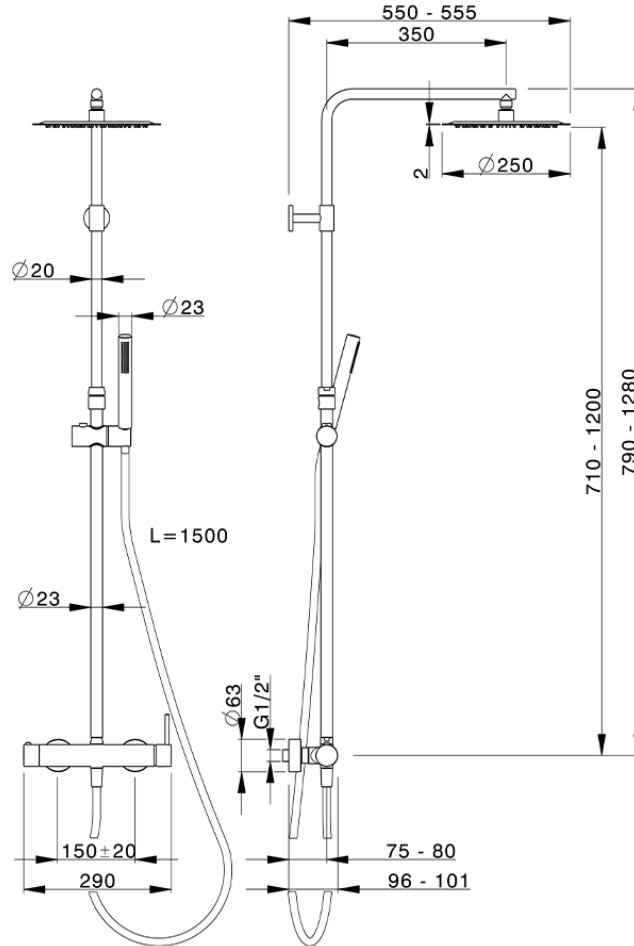

2-function single lever shower set M32_MT004030

MT004030

<https://en.huberitalia.com/2-function-single-lever-shower-set-m32-mt004030>

2026-04-08