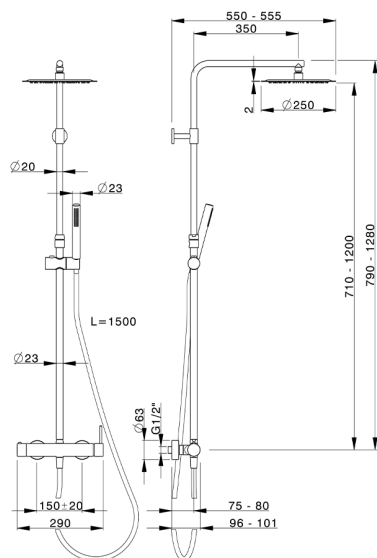

2-function single lever shower set M32_MT004030

MODEL **MT004030**

2-function single lever shower set, adjustable riser column, 23 mm Brass One Spray handshower, 250 mm round showerhead 2 mm thick INOX, 150 cm smooth SUPREME Flexible Hose

AVAILABLE FINISHINGS

CHARACTERISTICS

Cartridge Spare Parts **ZZ95435000**

35 mm Cartridge

DeviaStop

The Huber Devia Stop technology allows to adjust the water flow and to direct it to the selected output point (overhead soaker, hand shower, etc).