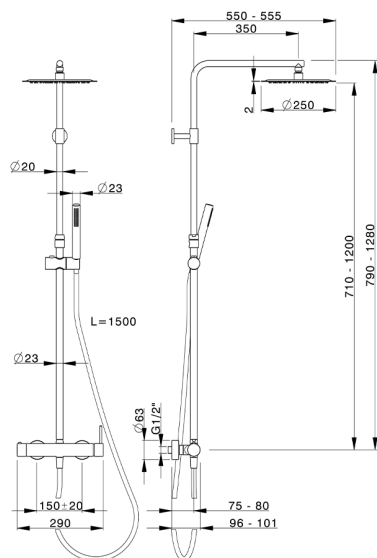

## 2-function single lever shower set M32\_MT004030

MODEL **MT004030**

2-function single lever shower set, adjustable riser column, 23 mm Brass One Spray handshower, 250 mm round showerhead 2 mm thick INOX, 150 cm smooth SUPREME Flexible Hose

AVAILABLE FINISHINGS

CHARACTERISTICS

Cartridge Spare Parts **ZZ95435000**

**35 mm Cartridge**

### DeviaStop

The Huber Devia Stop technology allows to adjust the water flow and to direct it to the selected output point (overhead soaker, hand shower, etc).

2026-04-06