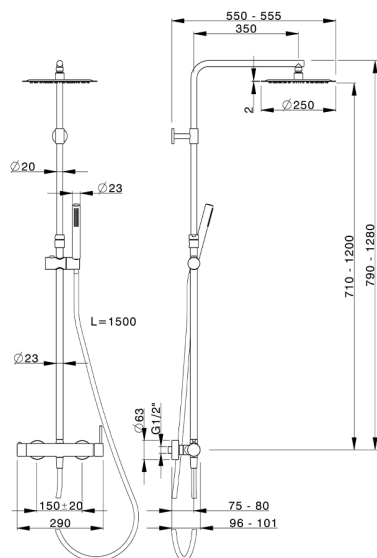

## 2-function single lever shower set M32\_MT004030

MODEL **MT004030**

2-function single lever shower set, adjustable riser column, 23 mm Brass One Spray handshower, 250 mm round showerhead 2 mm thick INOX, 150 cm smooth SUPREME Flexible Hose

AVAILABLE FINISHINGS

CHARACTERISTICS

Cartridge Spare Parts **ZZ95435000**

**35 mm Cartridge**

### DeviaStop

The Huber Devia Stop technology allows to adjust the water flow and to direct it to the selected output point (overhead soaker, hand shower, etc).

2026-01-13