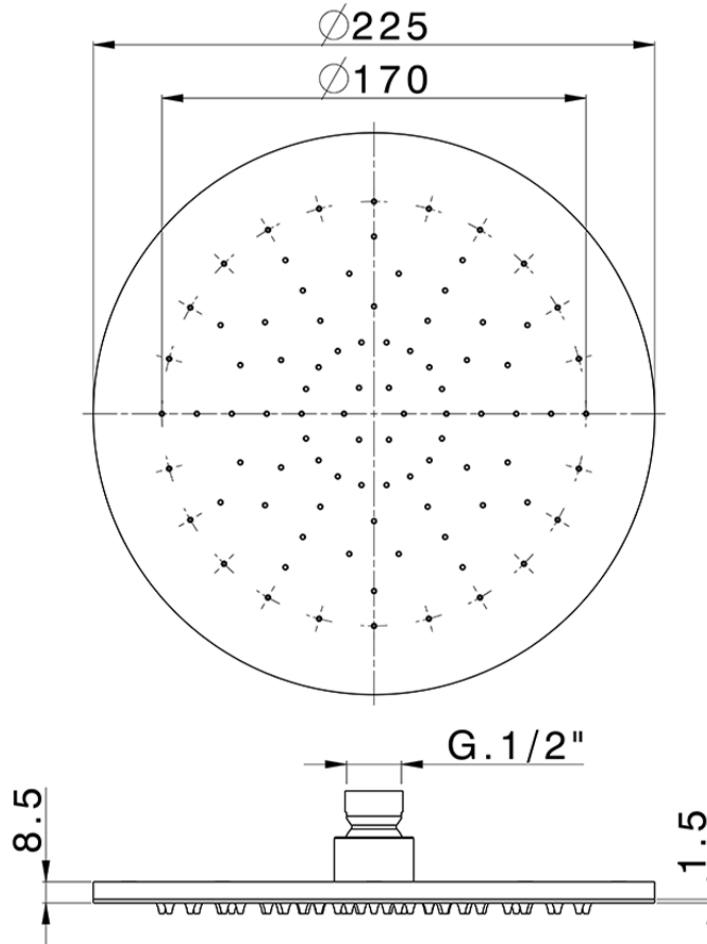

Ø 225 mm inspectable arm showerheads SHOWER_SS020000

SS020000

<https://en.huberitalia.com/o-225-mm-inspectable-arm-showerheads-shower-ss020000>

2026-04-06