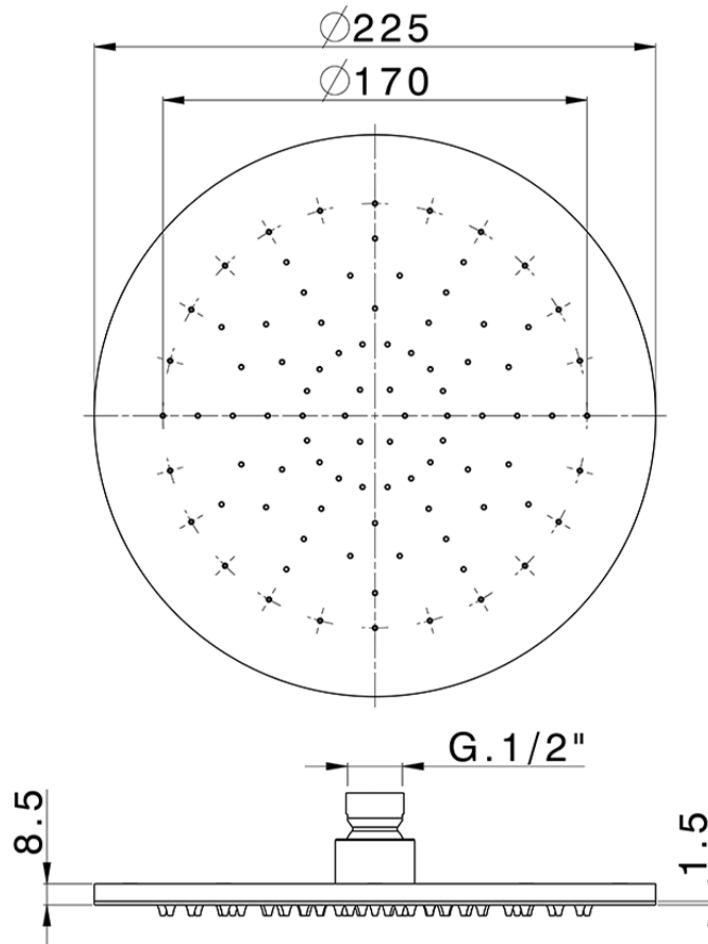

Ø 225 mm inspectable arm showerheads SHOWER_SS020000

SS020000

<https://en.huberitalia.com/o-225-mm-inspectable-arm-showerheads-shower-ss020000>

2026-05-15