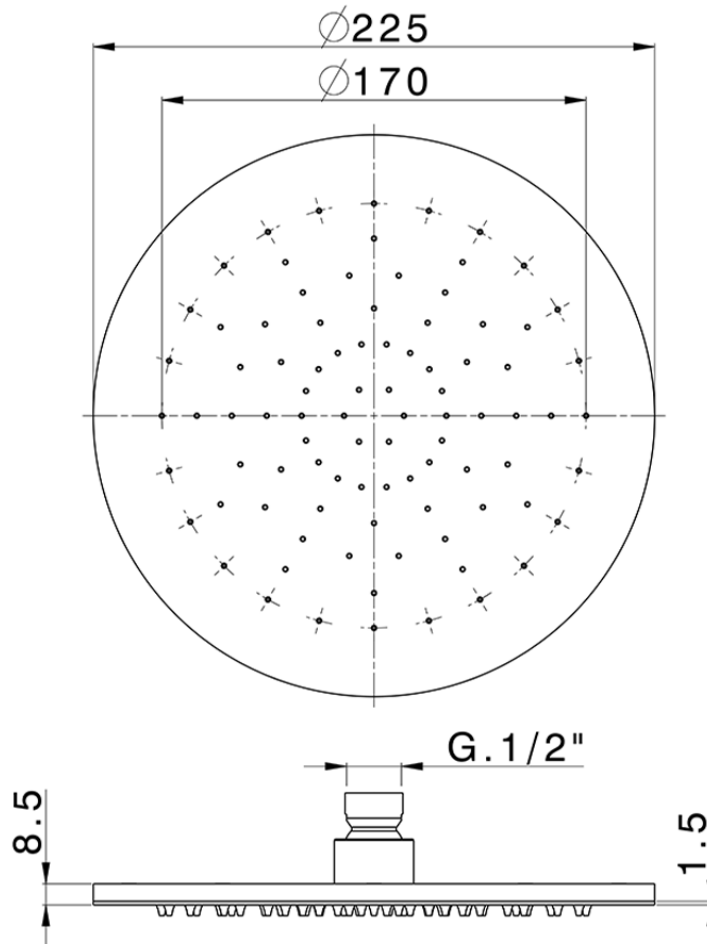

## Ø 225 mm inspectable arm showerheads SHOWER\_SS020000

SS020000

<https://en.huberitalia.com/o-225-mm-inspectable-arm-showerheads-shower-ss020000>

2026-06-13