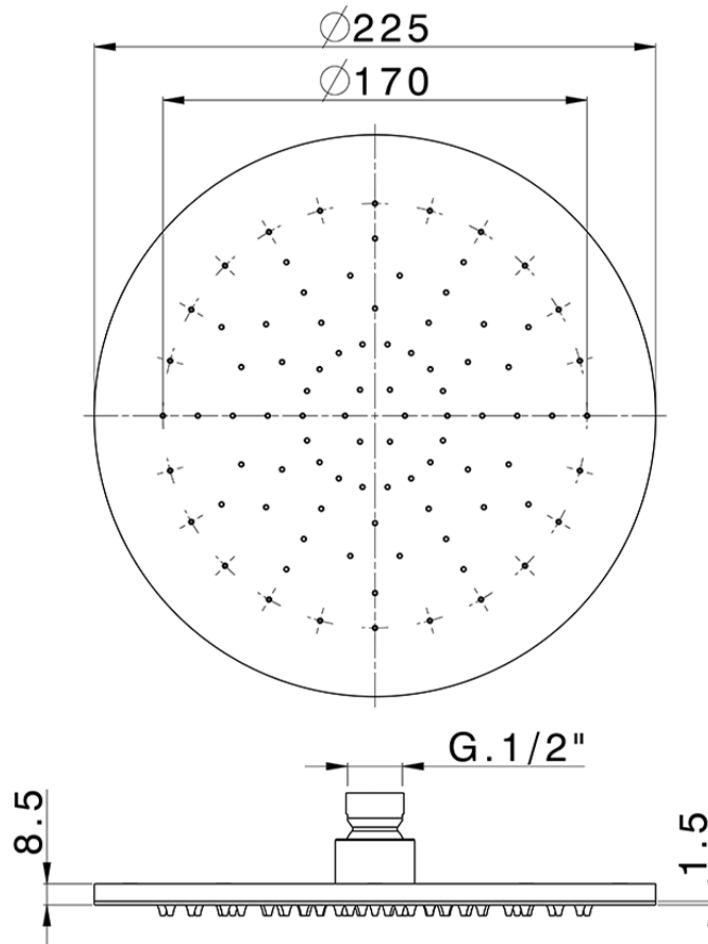

Ø 225 mm inspectable arm showerheads SHOWER_SS020000

SS020000

<https://en.huberitalia.com/o-225-mm-inspectable-arm-showerheads-shower-ss020000>

2026-04-06