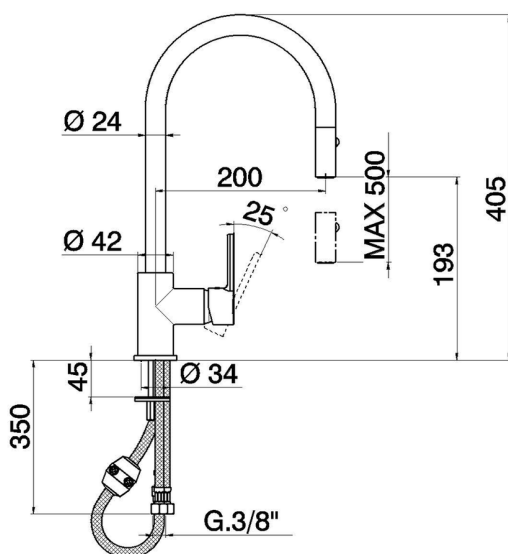

Single lever sink mixer ES with pull out handspray KITCHEN_H2000575

MODEL **H2000575**

Single lever sink mixer ES with pull out handspray,swivel spout,2 sprays handshower,Nylon 175 cm.Flexible hoses

AVAILABLE FINISHINGS

CHARACTERISTICS

Cartridge Spare Parts **ZZ95409000**

35 mm Cartridge

EcoStop

EcoStop feature limits water flow to approximately 50% of maximum output with one point of resistance on setting. Push slightly past the middle stop only when full water output is required. This will save water up to 50%.

EnergySave

Thanks to the EnergySave device, only cold water will be drawn if the lever is operated in the central position, so that the water heater will not be engaged and no hot water wasted, leading to considerable savings in energy and costs. The temperature can be adjusted by rotating the lever to the left, until the desired temperature is reached.

Single lever sink mixer ES with pull out handspray KITCHEN_H2000575

H2000575

<https://en.huberitalia.com/single-lever-sink-mixer-es-with-pull-out-handspray-kitchen-h2000575>

2026-06-24