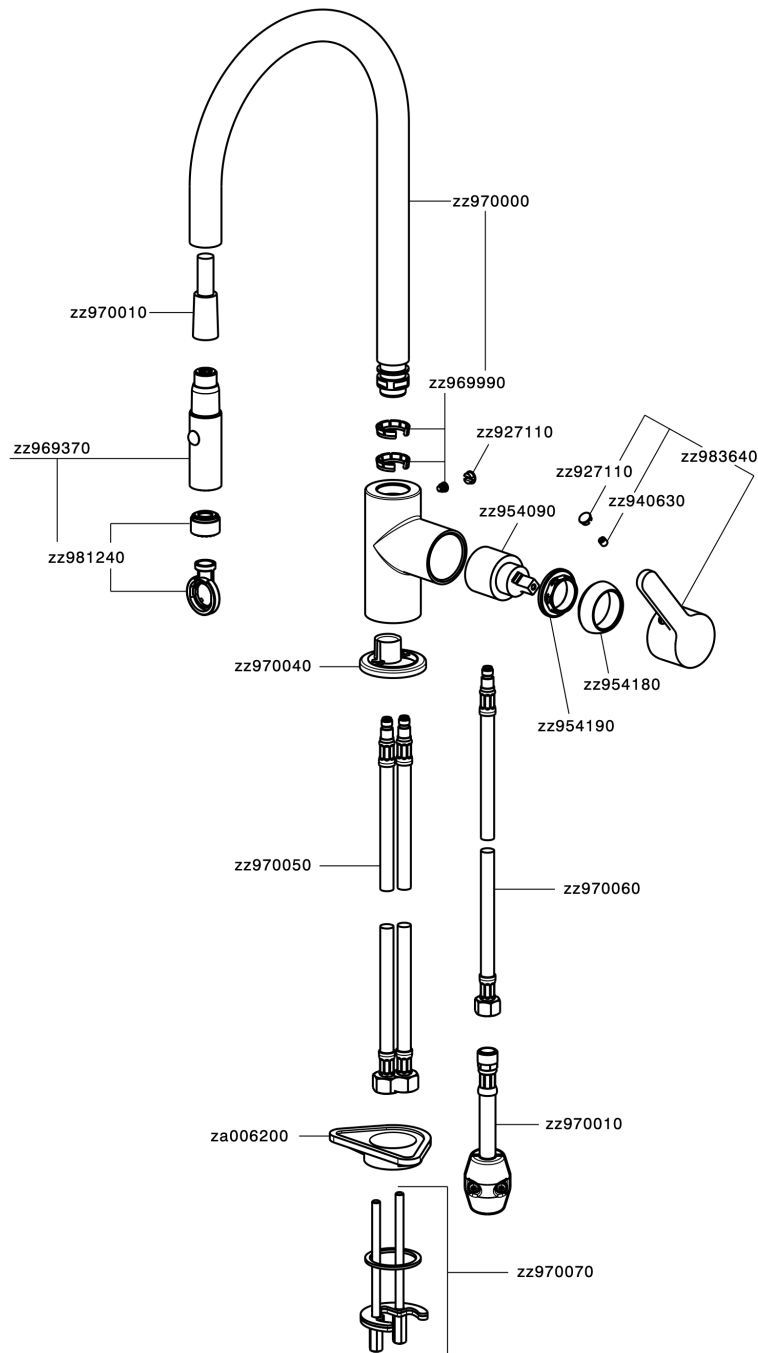

Single lever sink mixer ES with pull out handspray KITCHEN_H2000575

MODEL **H2000575**

Single lever sink mixer ES with pull out handspray,swivel spout,2 sprays handshower,Nylon 175 cm.Flexible hoses

AVAILABLE FINISHINGS

CHARACTERISTICS

Cartridge Spare Parts **ZZ95409000**

35 mm Cartridge

EcoStop

EcoStop feature limits water flow to approximately 50% of maximum output with one point of resistance on setting. Push slightly past the middle stop only when full water output is required. This will save water up to 50%.

EnergySave

Thanks to the EnergySave device, only cold water will be drawn if the lever is operated in the central position, so that the water heater will not be engaged and no hot water wasted, leading to considerable savings in energy and costs. The temperature can be adjusted by rotating the lever to the left, until the desired temperature is reached.

Single lever sink mixer ES with pull out handspray KITCHEN_H2000575

H2000575

<https://en.huberitalia.com/single-lever-sink-mixer-es-with-pull-out-handspray-kitchen-h2000575>

2026-06-24