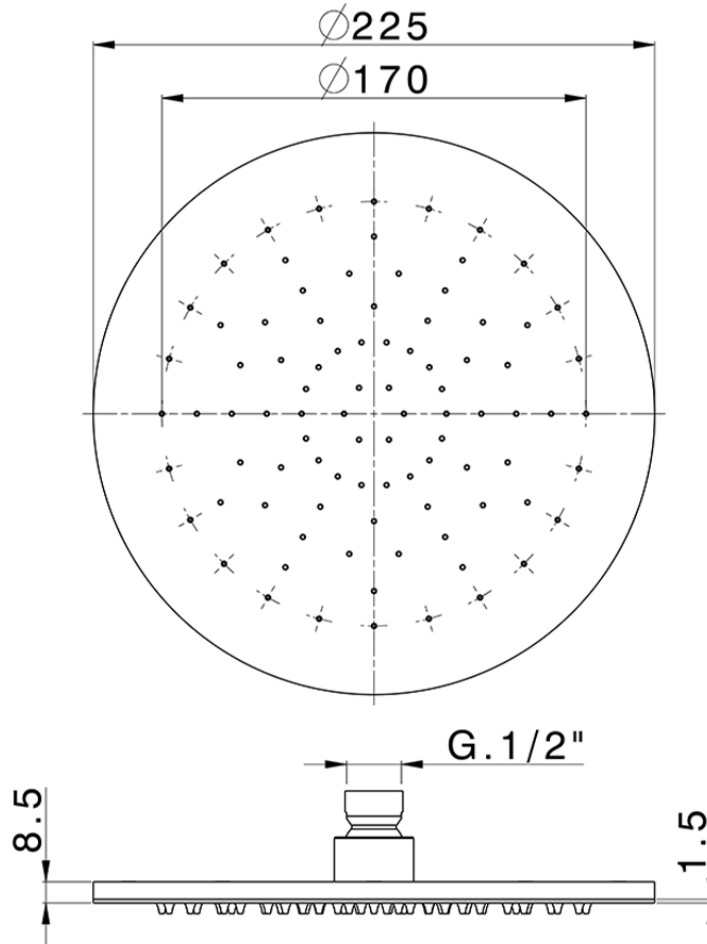

Ø 225 mm inspectable arm showerheads SHOWER_SS020000

SS020000

<https://en.huberitalia.com/o-225-mm-inspectable-arm-showerheads-shower-ss020000>

2024-11-15