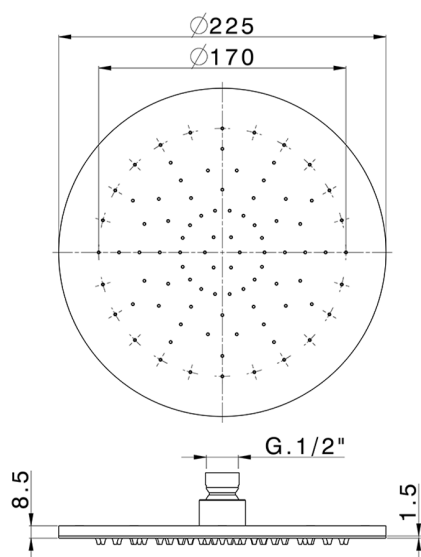

Ø 225 mm inspectable arm showerheads SHOWER_SS020000

MODEL **SS020000**

Ø 225 mm inspectable arm showerheads, rain function, 9 mm thick, Stainless Steel AISI 304

AVAILABLE FINISHINGS

- **40** 40 Matt Black
- **4Q** 4Q Matt White
- **D1** D1 Brushed Inox
- **D2** D2 Polished Inox

CHARACTERISTICS

Hygienic Spray

Shut-off Hand shower, for sanitary cleaning.

2024-11-15