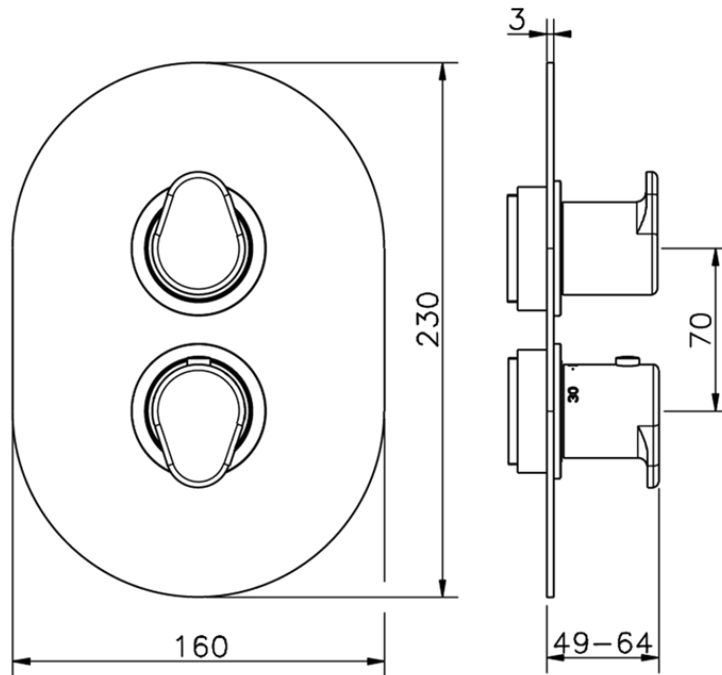

## Exposed part for con.thermo.shower valve, 2-outlet THERMO\_LY018100

LY018100

<https://en.huberitalia.com/exposed-part-for-con-thermo-shower-valve-2-outlet-thermo-ly018100>

## Piastra/Plate/Plaque/Platte/Placa

2-3mm: XX 25-40 YY 76-91

10 mm: XX 16-31 YY 65-80

ZB018101

<https://en.huberitalia.com/2-outlet-concealed-thermostatic-shower-valve-concealed-zb018101>

2024-11-21