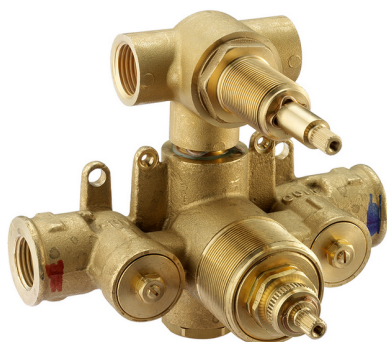

Exposed part for con.thermo.shower valve, 2-outlet THERMO_LY018100

MODEL **LY018100**

Exposed part for 2-outlet thermostatic mixer, with 2-outlet diverter, without concealed part, for item ZB018101

AVAILABLE FINISHINGS

-  **21** 21 Chrome
-  **2B** 2B Polished Nickel
-  **2F** 2F Brushed Nickel
-  **40** 40 Matt Black
-  **4Q** 4Q Matt White

CHARACTERISTICS

Installation **Concealed**
 Required concealed parts **ZB018101**

Thermostatic

The Huber thermostatic is your personal water manager, helping you to handle, control and save water and energy.

2-outlet Concealed thermostatic shower valve CONCEALED_ZB018101

MODEL **ZB018101**

2-outlet Concealed thermostatic mixer, with 2-outlet diverter, without trim kit

AVAILABLE FINISHINGS

CHARACTERISTICS

Installation	Concealed
Cartridge Spare Parts	24.04A.PP
8x20 Plus P Thermostatic Valve	
Concealed	1