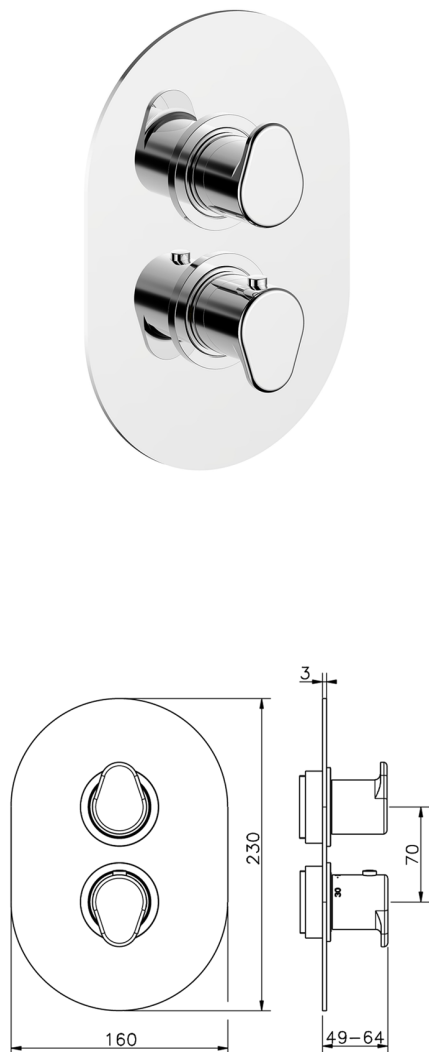

Exposed part for con.thermo.shower valve, 2-outlet THERMO_LY018100

MODEL **LY018100**

Exposed part for 2-outlet thermostatic mixer, with 2-outlet diverter, without concealed part, for item ZB018101

AVAILABLE FINISHINGS

-  **21** 21 Chrome
-  **2B** 2B Polished Nickel
-  **2F** 2F Brushed Nickel
-  **40** 40 Matt Black
-  **4Q** 4Q Matt White

CHARACTERISTICS

Installation **Concealed**
 Required concealed parts **ZB018101**

2-outlet Concealed thermostatic mixer, with 2-outlet diverter, without trim kit

AVAILABLE FINISHINGS

CHARACTERISTICS

Installation	Concealed
Cartridge Spare Parts	24.04A.PP
8x20 Plus P Thermostatic Valve	
Concealed	1

Piastra/Plate/Plaque/Platte/Placa
 2-3mm: XX 25-40 YY 76-91
 10 mm: XX 16-31 YY 65-80

DeviaStop

The Huber Devia Stop technology allows to adjust the water flow and to direct it to the selected output point (overhead soaker, hand shower, etc).