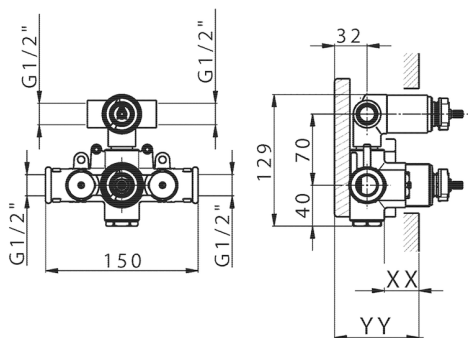

2-outlet Concealed thermostatic mixer, with 2-outlet diverter, without trim kit

AVAILABLE FINISHINGS

CHARACTERISTICS

Installation	Concealed
Cartridge Spare Parts	24.04A.PP
8x20 Plus P Thermostatic Valve	
Concealed	1

Piastra/Plate/Plaque/Platte/Placa
 2-3mm: XX 25-40 YY 76-91
 10 mm: XX 16-31 YY 65-80

DeviaStop

The Huber Devia Stop technology allows to adjust the water flow and to direct it to the selected output point (overhead soaker, hand shower, etc).