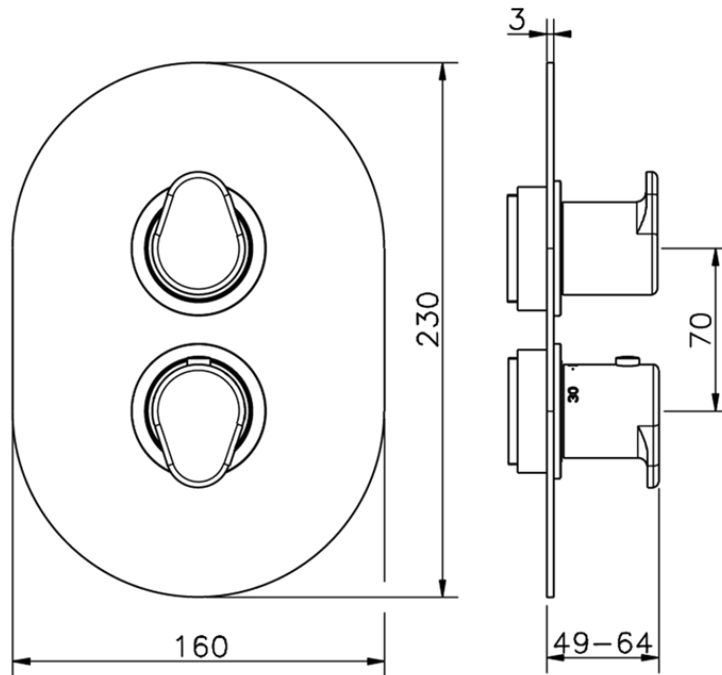

Exposed part for con.thermo.shower valve, 2-outlet THERMO_LY018100

LY018100

<https://en.huberitalia.com/exposed-part-for-con-thermo-shower-valve-2-outlet-thermo-ly018100>

Piastra/Plate/Plaque/Platte/Placa

2-3mm: XX 25-40 YY 76-91

10 mm: XX 16-31 YY 65-80

ZB018101

<https://en.huberitalia.com/2-outlet-concealed-thermostatic-shower-valve-concealed-zb018101>

2024-11-21