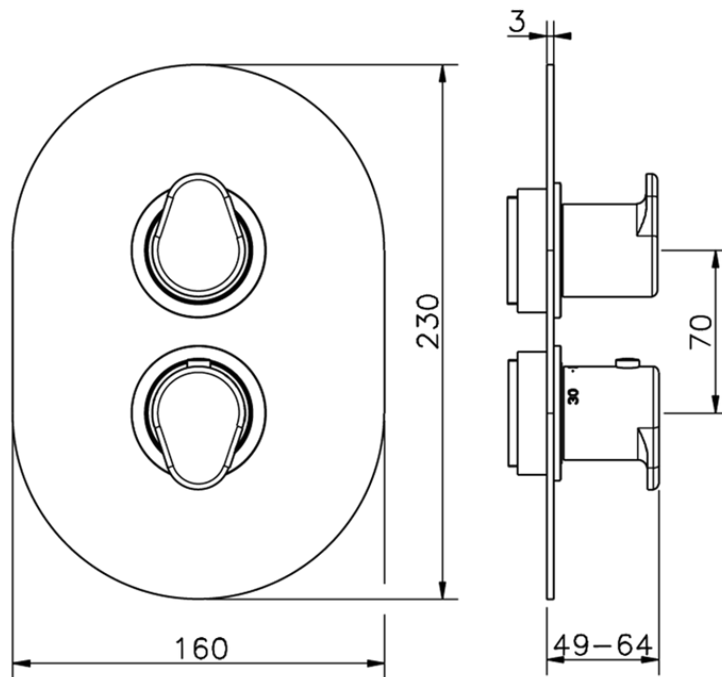

Exposed part for con.thermo.shower valve, 2-outlet THERMO_LY018100

LY018100

<https://en.huberitalia.com/exposed-part-for-con-thermo-shower-valve-2-outlet-thermo-ly018100>

Piastra/Plate/Plaque/Platte/Placa

2-3mm: XX 25-40 YY 76-91

10 mm: XX 16-31 YY 65-80

ZB018101

<https://en.huberitalia.com/2-outlet-concealed-thermostatic-shower-valve-concealed-zb018101>

2024-11-21