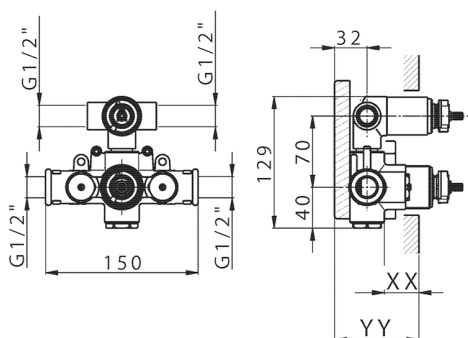

## 2-outlet Concealed thermostatic shower valve CONCEALED\_ZB018101

MODEL **ZB018101**

2-outlet Concealed thermostatic mixer, with 2-outlet diverter, without trim kit

AVAILABLE FINISHINGS

**04** 04 Without finishing

CHARACTERISTICS

Installation **Concealed**

Cartridge Spare Parts **24.04A.PP**

**8x20 Plus P Thermostatic Valve**

Concealed **1**

Piastra/Plate/Plaque/Platte/Placa

2-3mm: XX 25-40 YY 76-91

10 mm: XX 16-31 YY 65-80