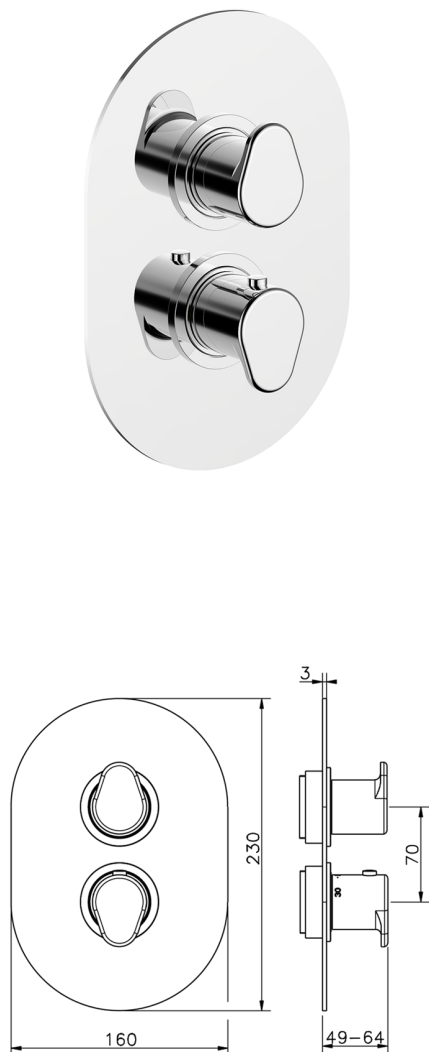

## Exposed part for con.thermo.shower valve, 2-outlet THERMO\_LY018100

MODEL **LY018100**

Exposed part for 2-outlet thermostatic mixer, with 2-outlet diverter, without concealed part, for item ZB018101

### CHARACTERISTICS

Installation **Concealed**  
 Required concealed parts **ZB018101**

## 2-outlet Concealed thermostatic shower valve CONCEALED\_ZB018101

MODEL **ZB018101**

2-outlet Concealed thermostatic mixer, with 2-outlet diverter, without trim kit

AVAILABLE FINISHINGS

**04** 04 Without finishing

CHARACTERISTICS

Installation **Concealed**

Cartridge Spare Parts **24.04A.PP**

**8x20 Plus P Thermostatic Valve**

Concealed **1**

Piastra/Plate/Plaque/Platte/Placa

2-3mm: XX 25-40 YY 76-91

10 mm: XX 16-31 YY 65-80