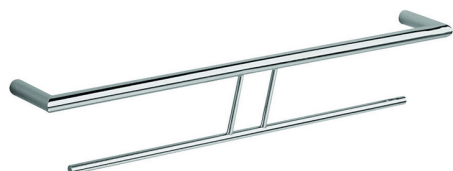

Double towel holder BATHROOM ACCESSORIES_SI090200

MODEL **SI090200**

Double towel holder

AVAILABLE FINISHINGS

-  **21** 21 Chrome
-  **2B** 2B Polished Nickel
-  **2F** 2F Brushed Nickel
-  **2P** 2P Rose Gold
-  **2Q** 2Q Black Titanium
-  **40** 40 Matt Black
-  **4Q** 4Q Matt White

CHARACTERISTICS

Double towel holder BATHROOM ACCESSORIES_SI090200

SI090200

<https://en.huberitalia.com/double-towel-holder-bathroom-accessories-si090200>

2024-11-23