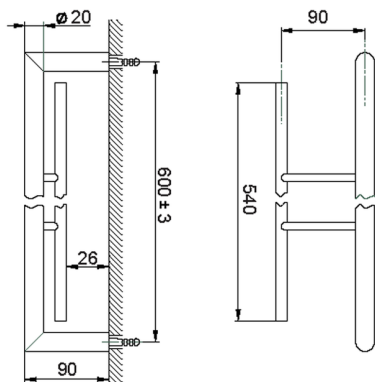

Double towel holder BATHROOM ACCESSORIES_SI090200

MODEL **SI090200**

Double towel holder

AVAILABLE FINISHINGS

-  **21** 21 Chrome
-  **2B** 2B Polished Nickel
-  **2F** 2F Brushed Nickel
-  **2P** 2P Rose Gold
-  **2Q** 2Q Black Titanium
-  **40** 40 Matt Black
-  **4Q** 4Q Matt White

CHARACTERISTICS

Double towel holder BATHROOM ACCESSORIES_SI090200

SI090200

<https://en.huberitalia.com/double-towel-holder-bathroom-accessories-si090200>

2024-11-23