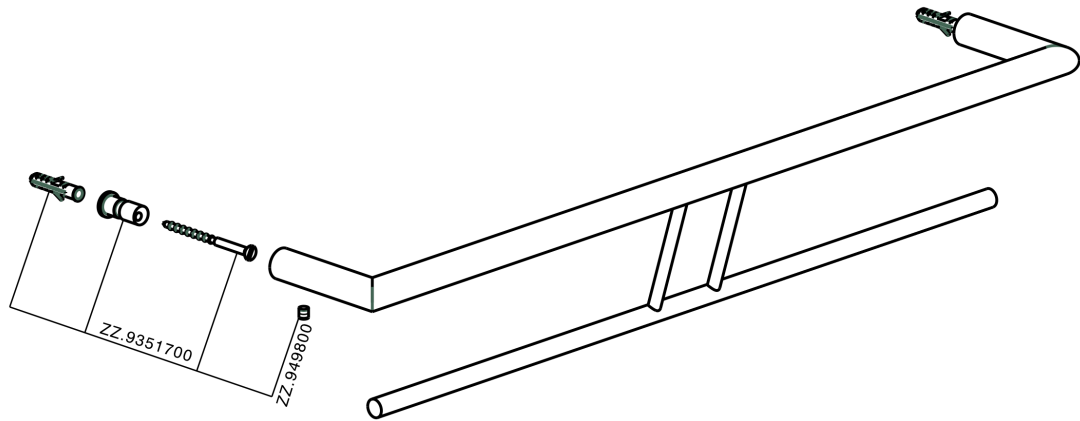

Double towel holder BATHROOM ACCESSORIES_SI090200

MODEL **SI090200**

Double towel holder

AVAILABLE FINISHINGS

-  **21** 21 Chrome
-  **2B** 2B Polished Nickel
-  **2F** 2F Brushed Nickel
-  **2P** 2P Rose Gold
-  **2Q** 2Q Black Titanium
-  **40** 40 Matt Black
-  **4Q** 4Q Matt White

CHARACTERISTICS

Double towel holder BATHROOM ACCESSORIES_SI090200

SI090200

<https://en.huberitalia.com/double-towel-holder-bathroom-accessories-si090200>

2024-11-23