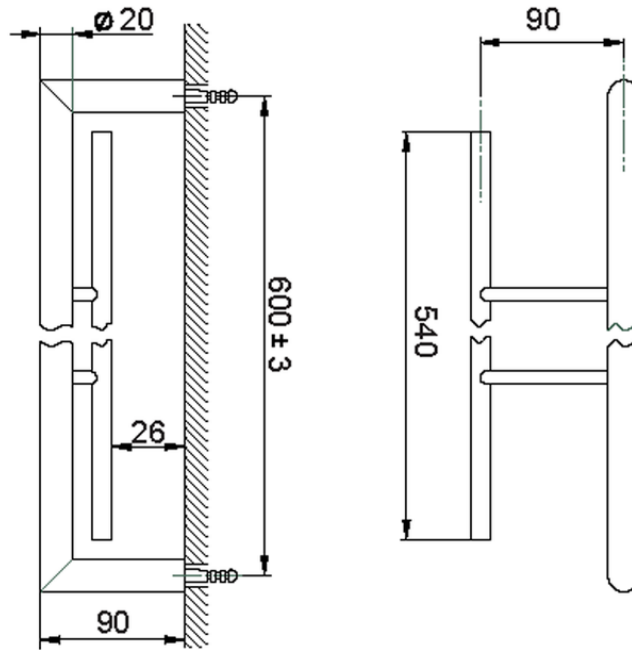

Double towel holder BATHROOM ACCESSORIES_SI090200

SI090200

<https://en.huberitalia.com/double-towel-holder-bathroom-accessories-si090200>

2024-11-23