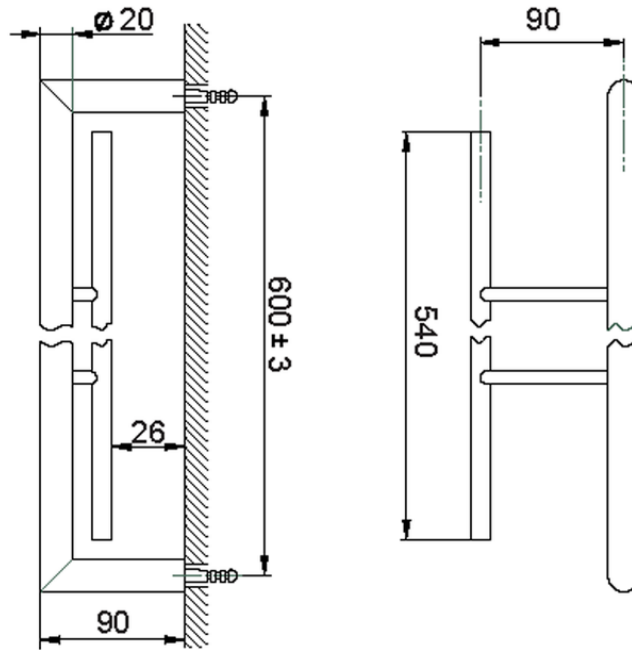

Double towel holder BATHROOM ACCESSORIES_SI090200

SI090200

<https://en.huberitalia.com/double-towel-holder-bathroom-accessories-si090200>

2024-11-24