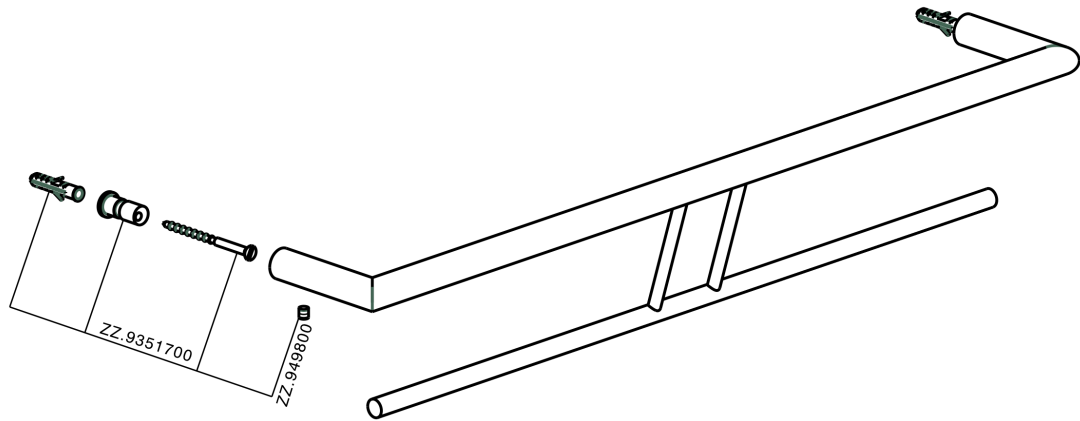

Double towel holder BATHROOM ACCESSORIES_SI090200

SI090200

<https://en.huberitalia.com/double-towel-holder-bathroom-accessories-si090200>

2024-11-21