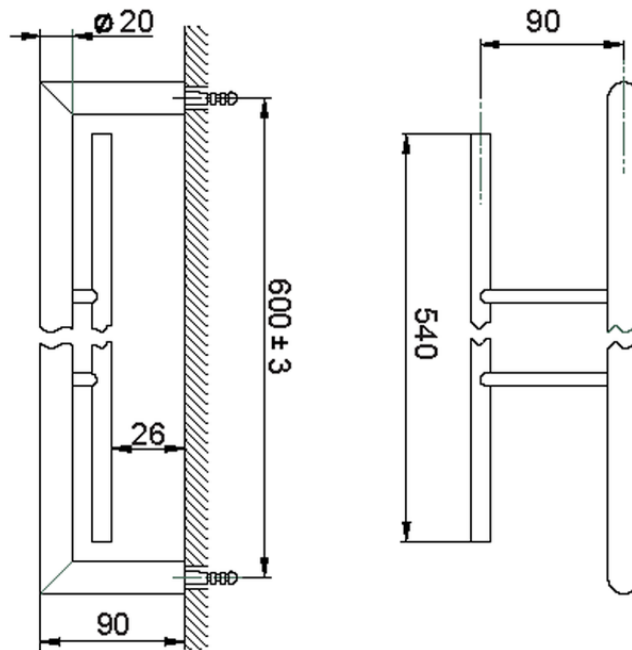

Double towel holder BATHROOM ACCESSORIES_SI090200

SI090200

<https://en.huberitalia.com/double-towel-holder-bathroom-accessories-si090200>

2024-11-23