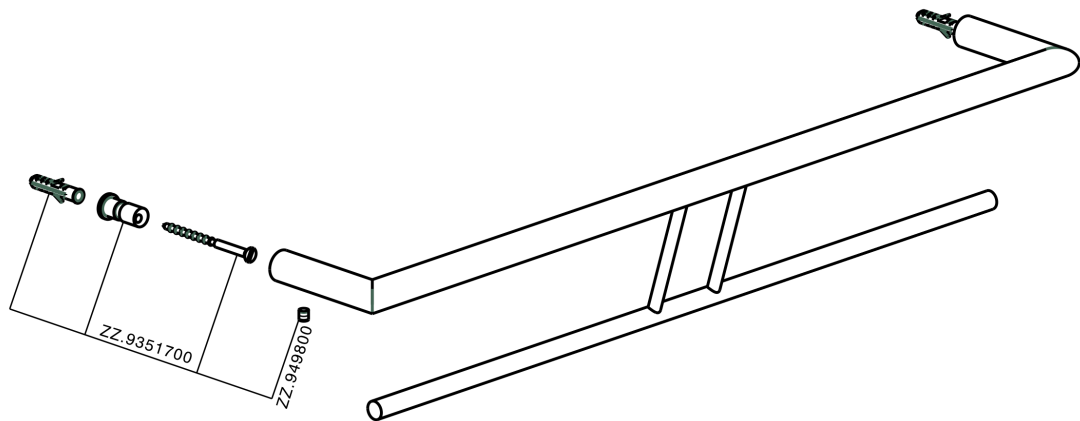

Double towel holder BATHROOM ACCESSORIES_SI090200

SI090200

<https://en.huberitalia.com/double-towel-holder-bathroom-accessories-si090200>

2024-11-21