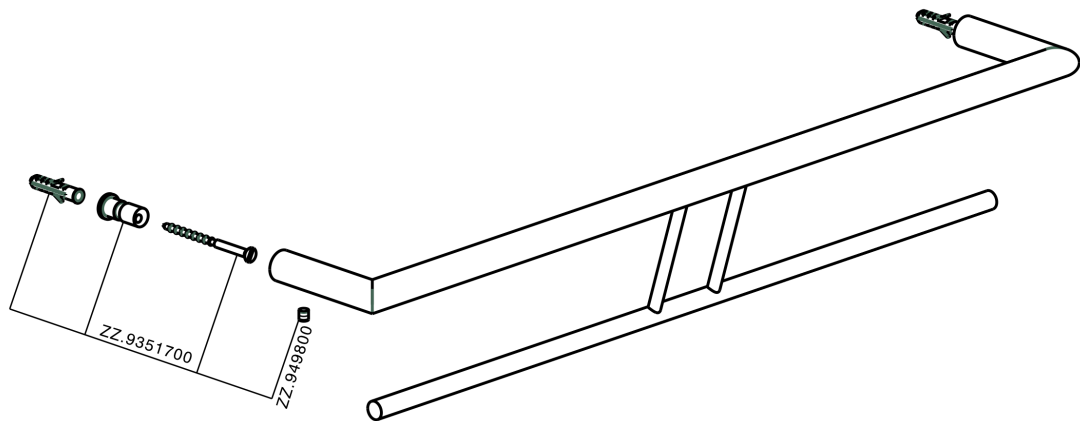

Double towel holder BATHROOM ACCESSORIES_SI090200

SI090200

<https://en.huberitalia.com/double-towel-holder-bathroom-accessories-si090200>

2024-11-24