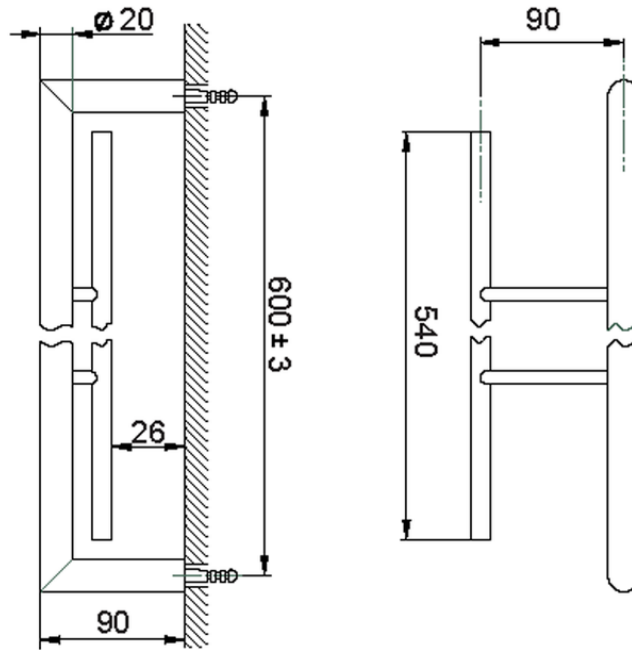

Double towel holder BATHROOM ACCESSORIES_SI090200

SI090200

<https://en.huberitalia.com/double-towel-holder-bathroom-accessories-si090200>

2024-11-21