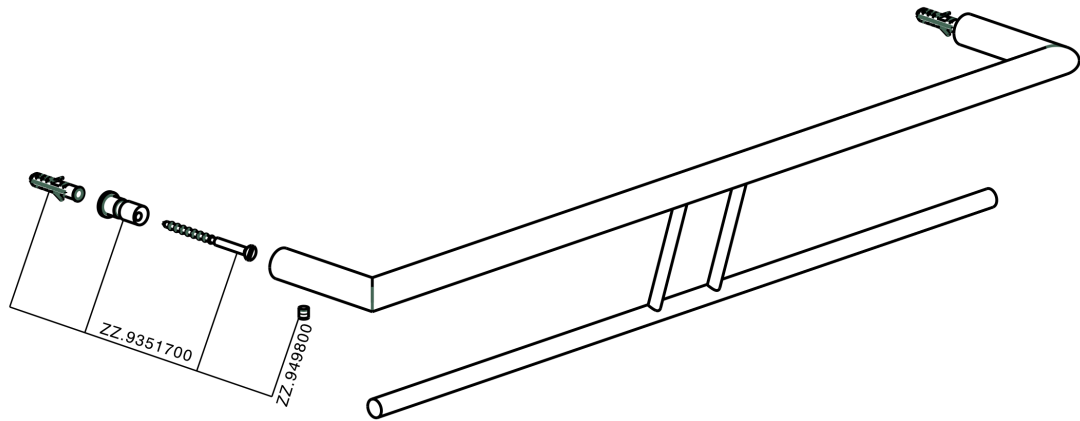

Double towel holder BATHROOM ACCESSORIES_SI090200

SI090200

<https://en.huberitalia.com/double-towel-holder-bathroom-accessories-si090200>

2024-11-24