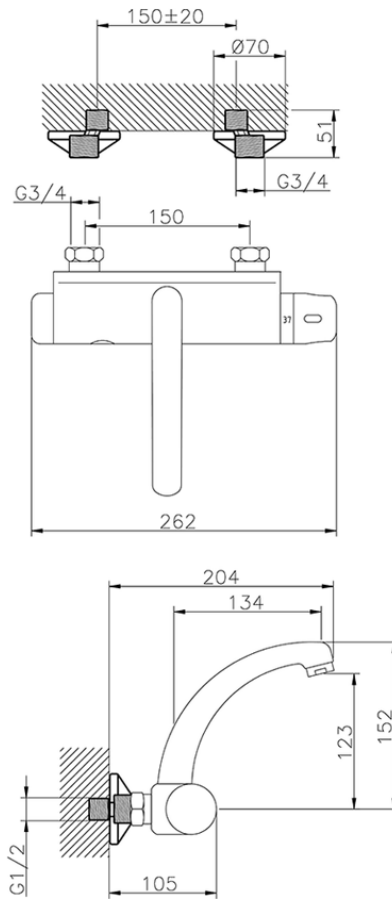

Thermo-electronic wall-mounted sink mixer THERMO\_401.23H.

401.23H.

<https://en.huberitalia.com/thermo-electronic-wall-mounted-sink-mixer-thermo-401-23h>

2026-04-06