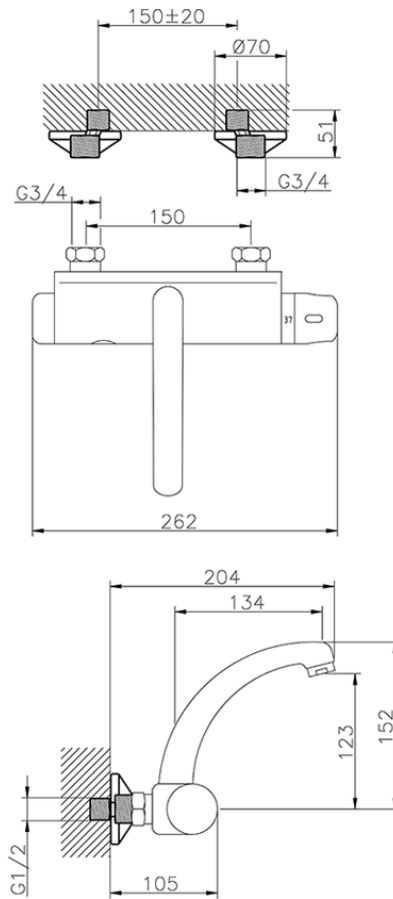

Thermo-electronic wall-mounted sink mixer THERMO_401.23H.

401.23H.

<https://en.huberitalia.com/thermo-electronic-wall-mounted-sink-mixer-thermo-401-23h>

2026-06-26