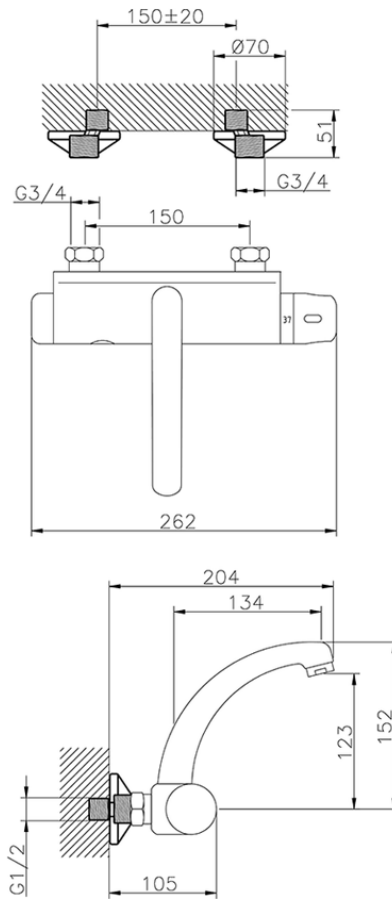

Thermo-electronic wall-mounted sink mixer THERMO\_401.23H.

401.23H.

<https://en.huberitalia.com/thermo-electronic-wall-mounted-sink-mixer-thermo-401-23h>

2026-05-23