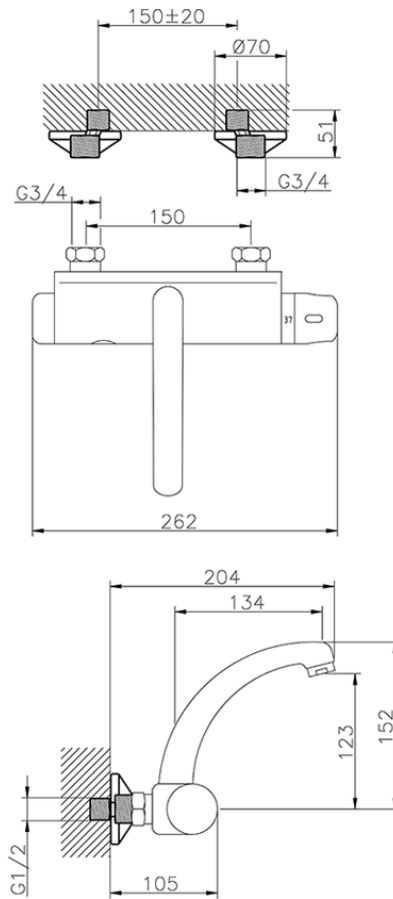

## Thermo-electronic wall-mounted sink mixer THERMO\_401.23H.

401.23H.

<https://en.huberitalia.com/thermo-electronic-wall-mounted-sink-mixer-thermo-401-23h>

2026-05-01