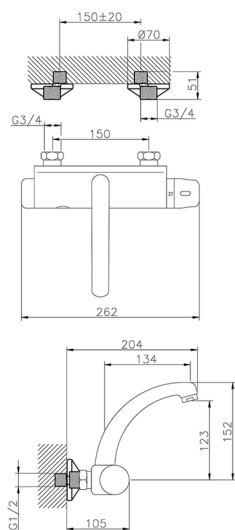

Thermo-electronic wall-mounted sink mixer THERMO_401.23H.

MODEL **401.23H.**

Thermo-electronic wall-mounted sink mixer

AVAILABLE FINISHINGS

CHARACTERISTICS

Cartridge Spare Parts **24.02AB.PL**

12x32 Plus Thermostatic Valve