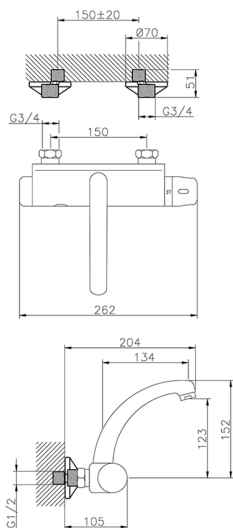

Thermo-electronic wall-mounted sink mixer THERMO_401.23H.

MODEL **401.23H.**

Thermo-electronic wall-mounted sink mixer

AVAILABLE FINISHINGS

CHARACTERISTICS

Cartridge Spare Parts **24.02AB.PL**

12x32 Plus Thermostatic Valve