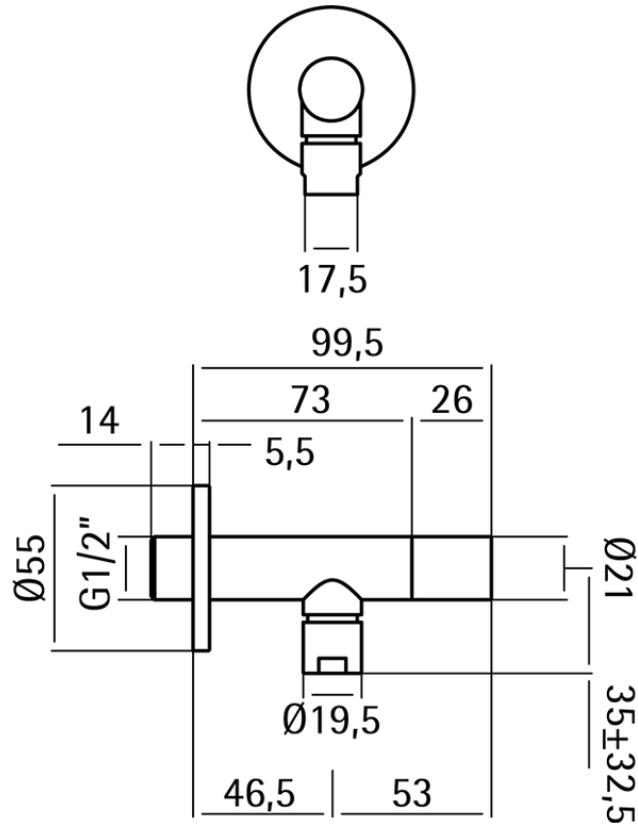

Supply valve LYNOX_ZB002930

ZB002930

<https://en.huberitalia.com/supply-valve-lynnox-zb002930>

2026-04-06