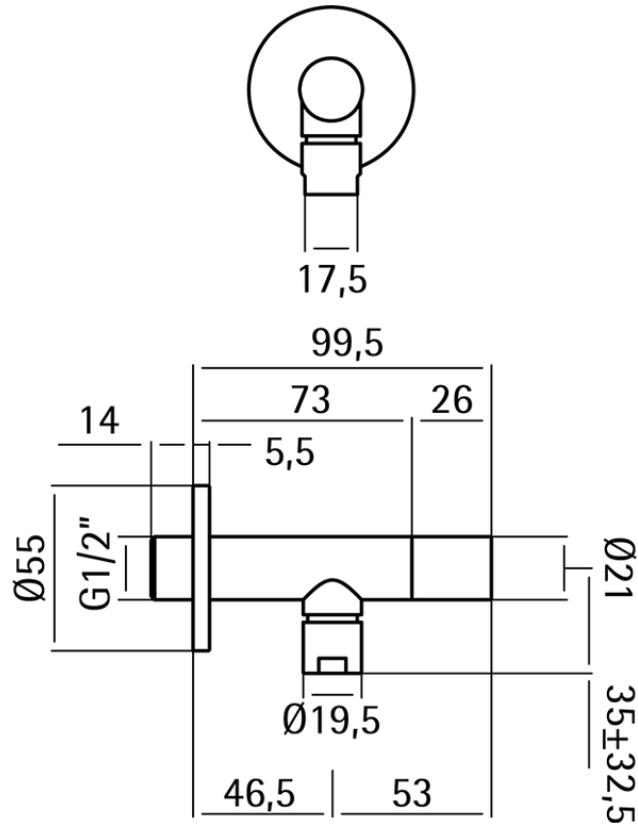

Supply valve LYNOX_ZB002930

ZB002930

<https://en.huberitalia.com/supply-valve-lynnox-zb002930>

2026-05-18