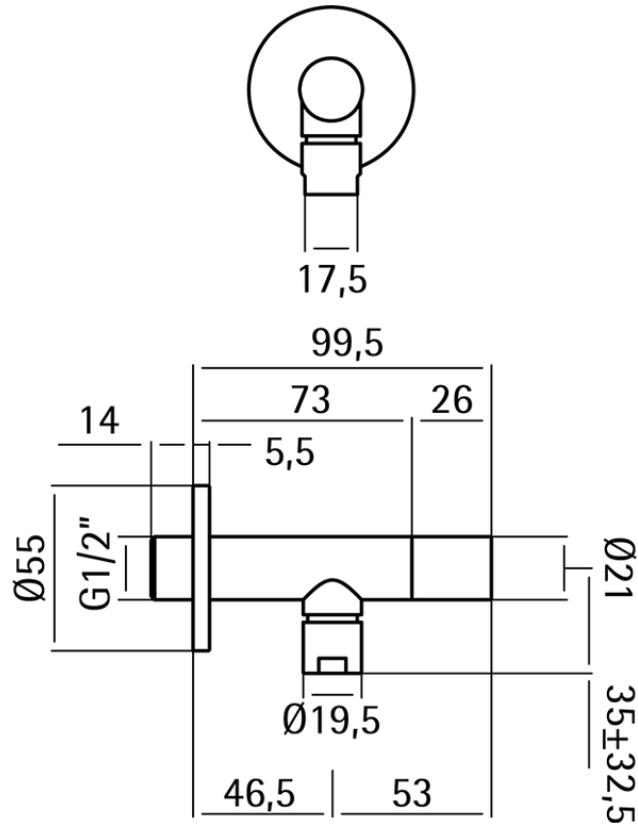

Supply valve LYNOX_ZB002930

ZB002930

<https://en.huberitalia.com/supply-valve-lynnox-zb002930>

2026-06-28