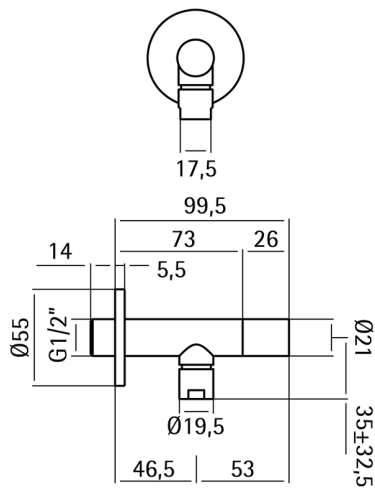

Supply valve LYNOX_ZB002930

MODEL **ZB002930**

Supply valve, Inox AISI 304

AVAILABLE FINISHINGS

D1 D1 Brushed Inox

CHARACTERISTICS

2026-04-09