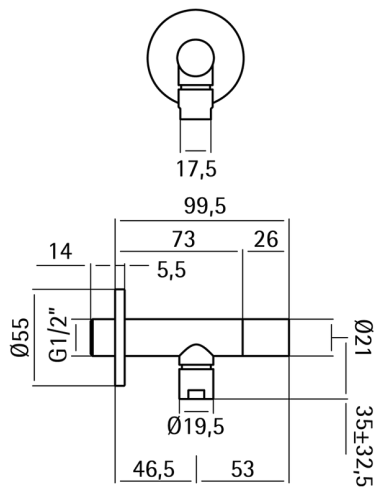

## Supply valve LYNOX\_ZB002930

MODEL **ZB002930**

Supply valve, Inox AISI 304

AVAILABLE FINISHINGS

**D1** D1 Brushed Inox

CHARACTERISTICS

2026-05-18