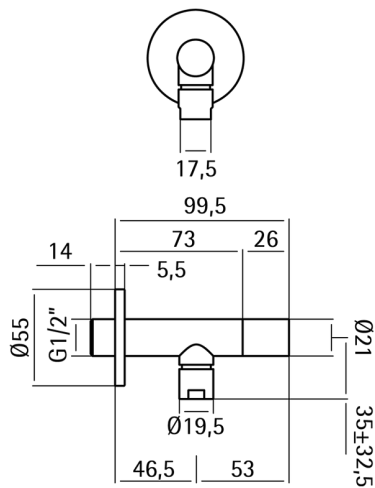

## Supply valve LYNOX\_ZB002930

MODEL **ZB002930**

Supply valve, Inox AISI 304

AVAILABLE FINISHINGS

CHARACTERISTICS

2026-06-28