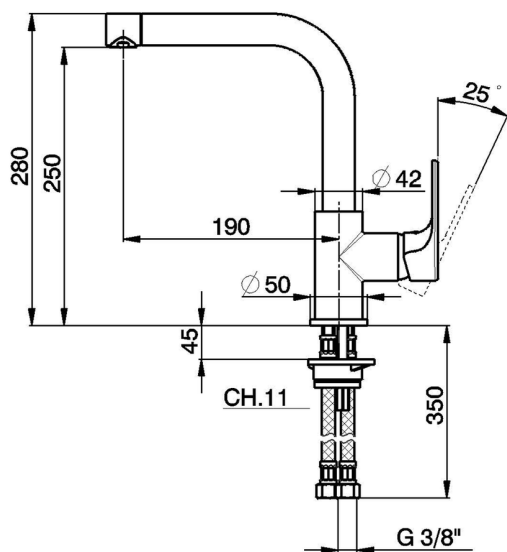

## Single lever sink mixer Energysave KITCHEN\_AH003535

MODEL **AH003535**

Single lever sink mixer Energysave,swivel spout,G.3/8" stainless steel flexible hoses

### CHARACTERISTICS

Cartridge Spare Parts **ZZ95409000**

**35 mm Cartridge**

#### EcoStop

EcoStop feature limits water flow to approximately 50% of maximum output with one point of resistance on setting. Push slightly past the middle stop only when full water output is required. This will save water up to 50%.