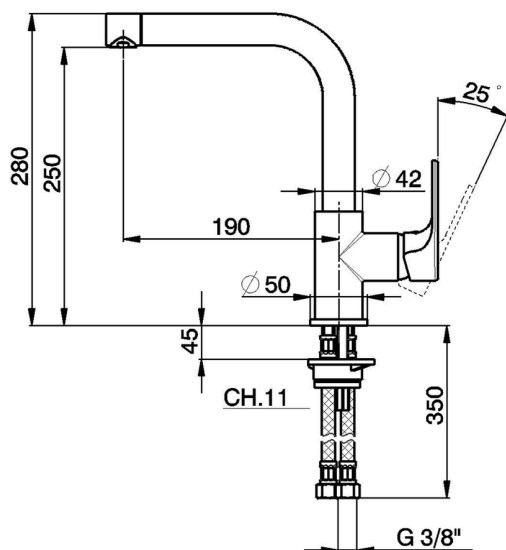

## Single lever sink mixer Energysave KITCHEN\_AH003535

MODEL **AH003535**

Single lever sink mixer Energysave,swivel spout,G.3/8" stainless steel flexible hoses

### CHARACTERISTICS

Cartridge Spare Parts **ZZ95409000**

**35 mm Cartridge**

#### EcoStop

EcoStop feature limits water flow to approximately 50% of maximum output with one point of resistance on setting. Push slightly past the middle stop only when full water output is required. This will save water up to 50%.