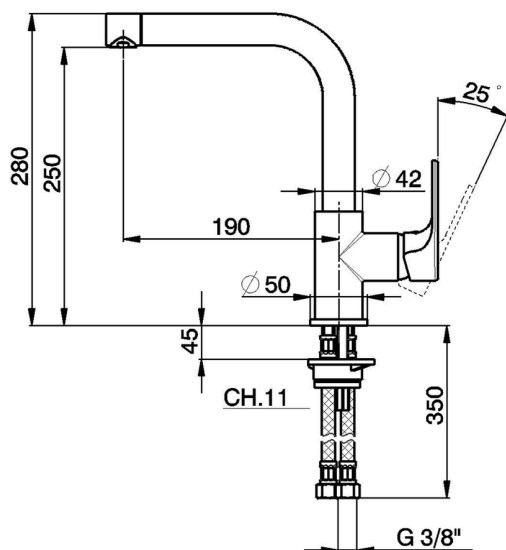

Single lever sink mixer Energysave KITCHEN_AH003535

MODEL **AH003535**

Single lever sink mixer Energysave,swivel spout,G.3/8" stainless steel flexible hoses

AVAILABLE FINISHINGS

-  **21** 21 Chrome
-  **2F** 2F Brushed Nickel
-  **40** 40 Matt Black

CHARACTERISTICS

Cartridge Spare Parts **ZZ95409000**

35 mm Cartridge

EcoStop

EcoStop feature limits water flow to approximately 50% of maximum output with one point of resistance on setting. Push slightly past the middle stop only when full water output is required. This will save water up to 50%.

EnergySave

Thanks to the EnergySave device, only cold water will be drawn if the lever is operated in the central position, so that the water heater will not be engaged and no hot water wasted, leading to considerable savings in energy and costs. The temperature can be adjusted by rotating the lever to the left, until the desired temperature is reached.