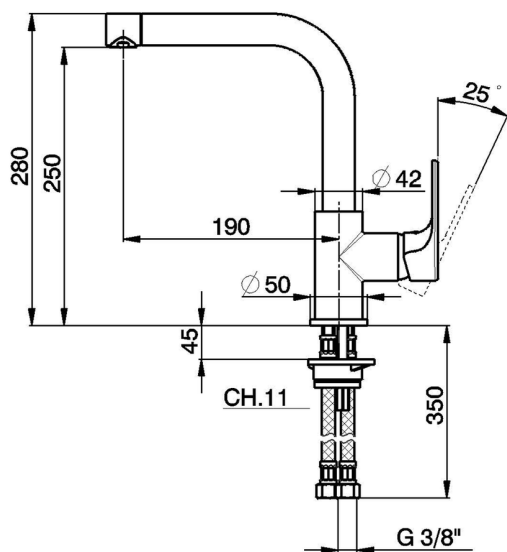

Single lever sink mixer Energysave KITCHEN_AH003535

MODEL **AH003535**

Single lever sink mixer Energysave,swivel spout,G.3/8" stainless steel flexible hoses

AVAILABLE FINISHINGS

-  **21** 21 Chrome
-  **2F** 2F Brushed Nickel
-  **40** 40 Matt Black

CHARACTERISTICS

Cartridge Spare Parts **ZZ95409000**

35 mm Cartridge

EcoStop

EcoStop feature limits water flow to approximately 50% of maximum output with one point of resistance on setting. Push slightly past the middle stop only when full water output is required. This will save water up to 50%.

EnergySave

Thanks to the EnergySave device, only cold water will be drawn if the lever is operated in the central position, so that the water heater will not be engaged and no hot water wasted, leading to considerable savings in energy and costs. The temperature can be adjusted by rotating the lever to the left, until the desired temperature is reached.