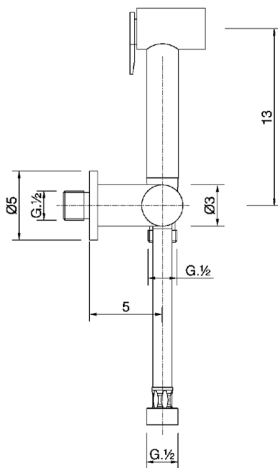

CHARACTERISTICS

Bidet handshower