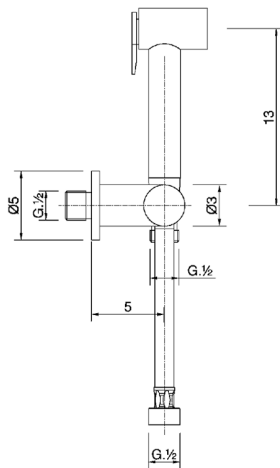

Bidet handshower set HYGENIC SHOWERS_TT007900

MODEL **TT007900**

Bidet handshower set, wall mounted bracket with 1/2" stopvalve, Bidet handshower, 120 cm Brass flexible hose

AVAILABLE FINISHINGS

-  **21** 21 Chrome
-  **24** 24 Gold

CHARACTERISTICS

Bidet handshower

2026-06-26