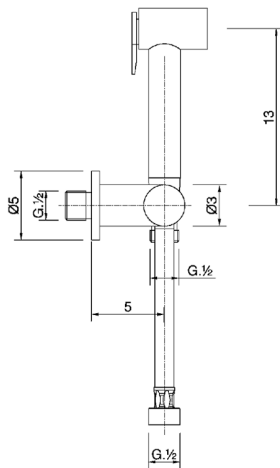

CHARACTERISTICS

Bidet handshower