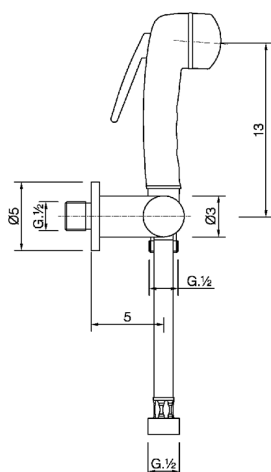

MODEL **NM007900**

Bidet handshower set, wall mounted bracket with 1/2" stop valve, Bidet handshower, 120 cm Brass flexible hose

AVAILABLE FINISHINGS

CHARACTERISTICS

Bidet handshower