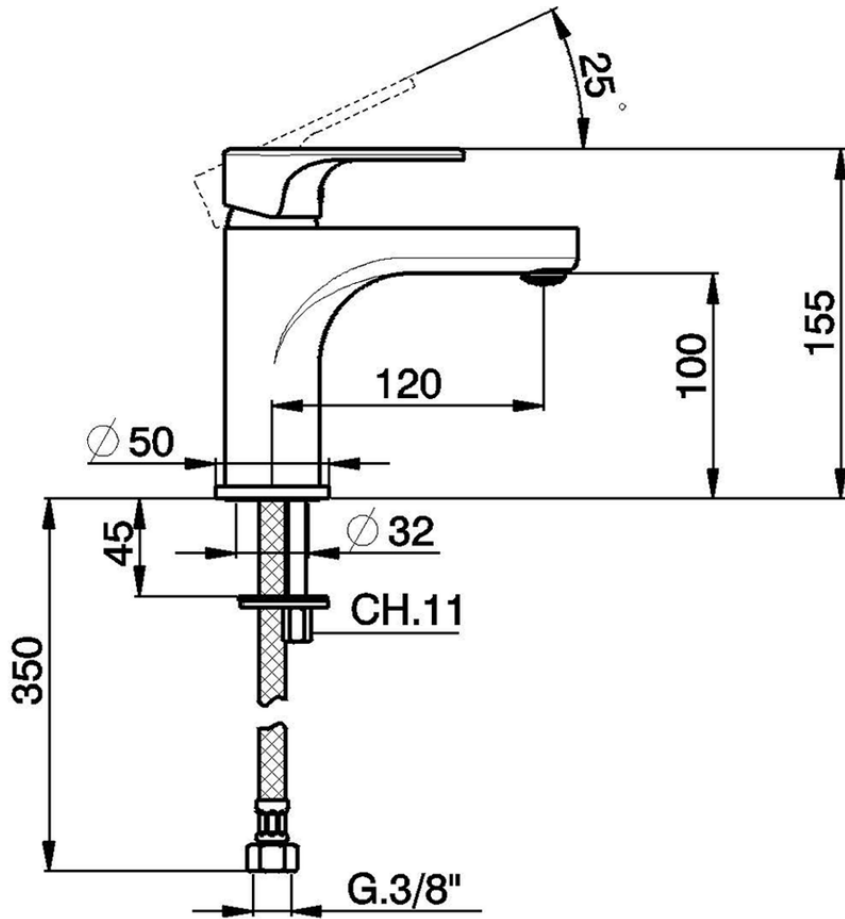

Single lever washbasin mixer " large " EnergySave H3\_AH000505

AH000505

<https://en.huberitalia.com/single-lever-washbasin-mixer-large-energysave-h3-ah000505>

2025-04-25