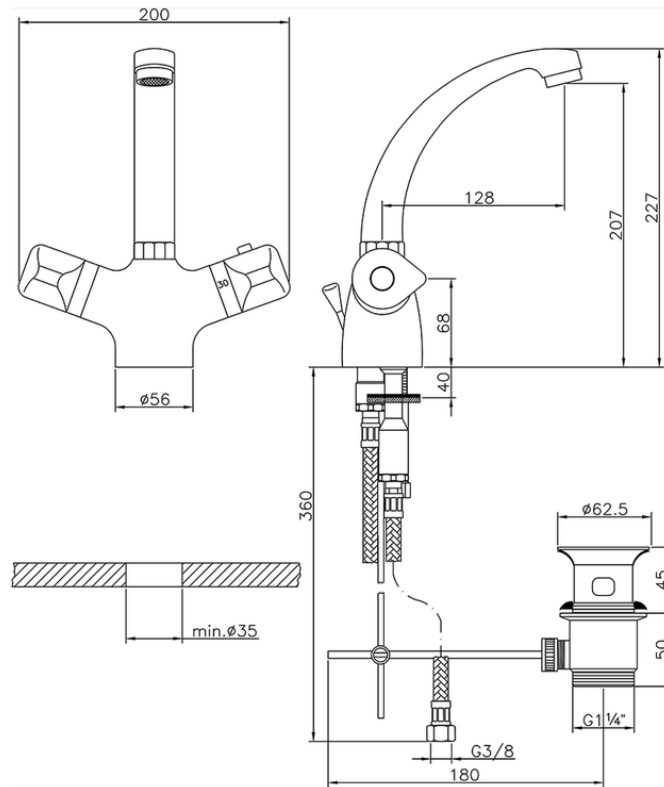

Thermostatic washbasin mixer CLINIC&TECHNICAL_CLT52010

CLT52010

<https://en.huberitalia.com/thermostatic-washbasin-mixer-clinicttechnical-clt52010>

2026-06-15