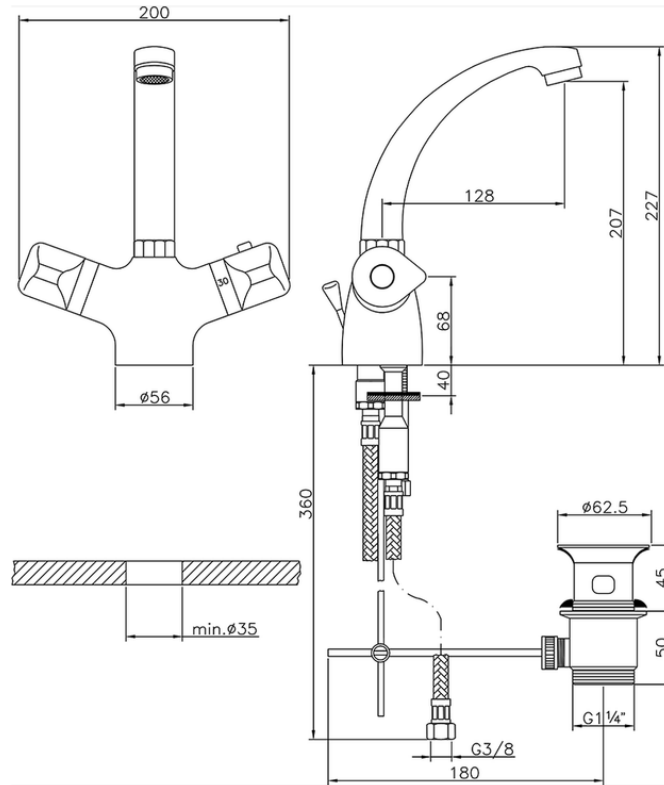

Thermostatic washbasin mixer CLINIC&TECHNICAL_CLT52010

CLT52010

<https://en.huberitalia.com/thermostatic-washbasin-mixer-clinicttechnical-clt52010>

2026-04-05