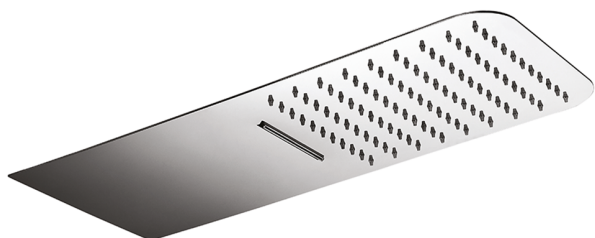

500x220 mm wall-mounted showerhead ZEN_ZS122110

MODEL **ZS122110**

500x220 mm wall-mounted showerhead, rain, waterfall functions, with patented safety valve, Stainless Steel AISI 304

AVAILABLE FINISHINGS

-  **D1** D1 Brushed Inox
-  **40** 40 Matt Black
-  **4Q** 4Q Matt White
-  **D2** D2 Polished Inox

CHARACTERISTICS

2026-04-06